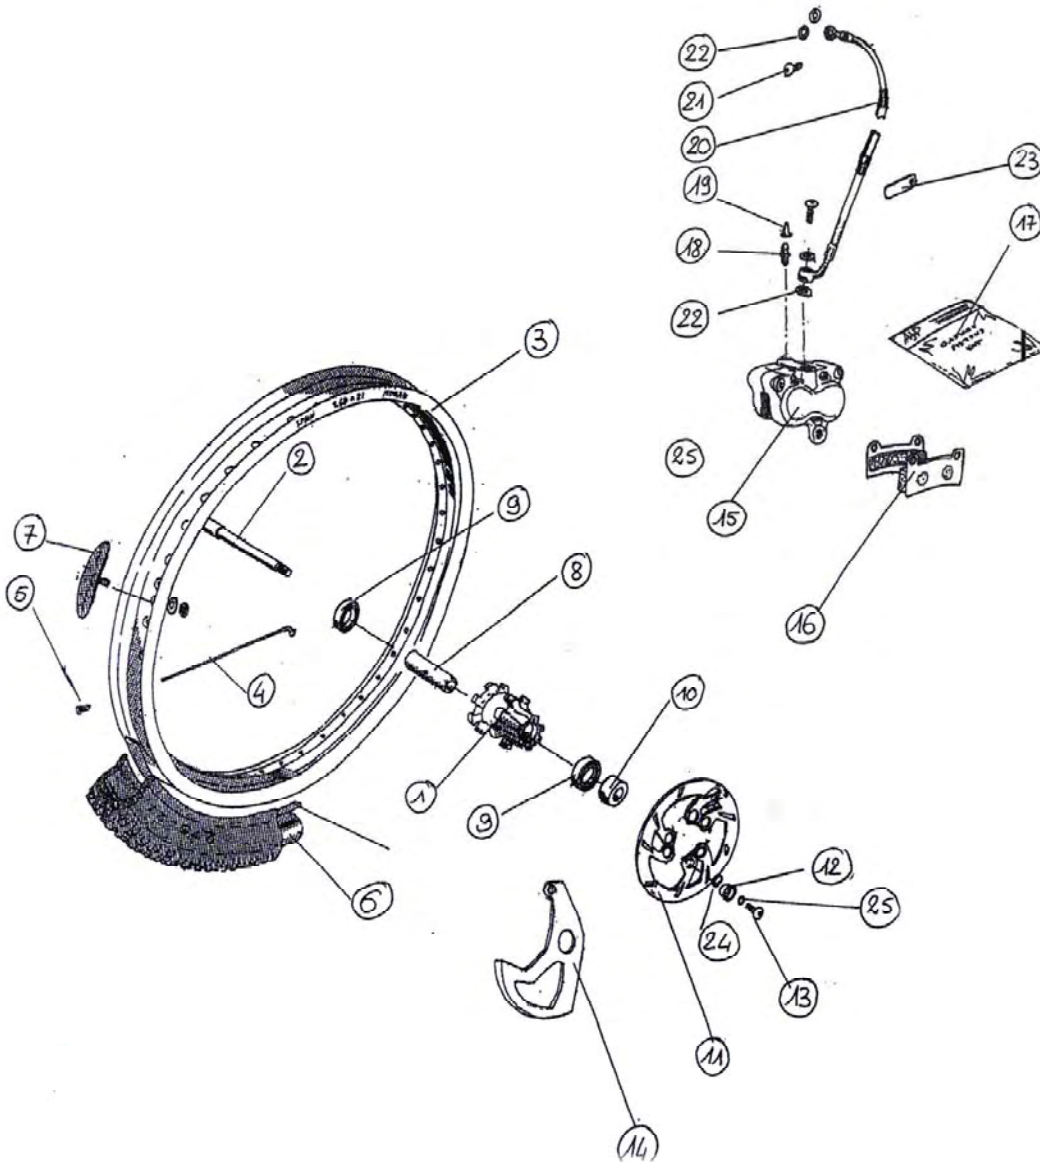

Item	Assembly	Part Number	Description	SY				LR	
				01	02	03	04	03	04
1	-	6023	Hub 36 holes, front wheel	1				1	1
	-	6024	Hub 32 holes, front wheel		1	1	1		
2	-	6033	Axle, front wheel	1				1	1
	-	6034	Axle, front wheel		1	1	1		
3	-	6052	Rim 36 spokes, front wheel	1				1	1
	-	9J160-02132-00	Rim 32 spokes, front wheel		1	1	1		
4	-	6070	Spoke set, front wheel	36				36	36
	-	6071	Spoke set, front wheel right side		16	16	16		
	-	6072	Spoke set, front wheel left side		16	16	16		
5	-	9ECRA-03055-00	Nut, front wheel spoke set	36	32	32	32	36	36
6	-	6090	Tube, tire front wheel 2.75x21	1	1	1	1	1	1
7	-	S1A-50102-00-00	Gripster	1	1	1	1	1	1
8	-	6121	Spacer, front wheel hub 32 holes		1	1	1		
	-	6122	Spacer, front wheel hub 36 holes	1				1	1
9	-	93306-00402-00	Bearing, front wheel hub	2				2	2
	-	6131	Bearing, front wheel hub		2	2	2		
10	-	6141	Spacer, front wheel axle					1	1
	-	6142	Spacer, front wheel axle	1					
	-	6143	Spacer, front wheel axle		1	1	1		
11	-	6153	Disc, front brake 6 holes	1				1	1
	-	6154	Disc, front brake 4 holes		1	1	1		
12	-	6160	Spacer, disc	6	4	4	4	6	6
13	-	9BHC0-06020-00	Screw, front brake disc	6	4	4	4	6	6
14	-	6183	Aluminium cover, front brake disc	1					
	-	6184	Aluminium cover, front brake disc		1	1	1		
	-	S1A-80601-00-00	Plastic cover, front brake disc					1	1
15	-	6203	Calliper, front brake	1	1	1	1	1	1
16	-	6211	Pad kit, front brake	1	1	1	1	1	1
17	-	6231	Joints kit, calliper	1	1	1	1	1	1
18	-	S1A-40105-00-00	Bolt, calliper bleed	1	1	1	1	1	1
19	-	S1A-40208-00-00	Cap, calliper bleed bolt	1	1	1	1	1	1
20	-	6264	Hose, front brake	1	1	1	1	1	1
21	-	S1A-40603-00-00	Bolt, union front brake master cylinder hose	2	2				
	-	S1A-40104-00-00	Bolt, union front brake master cylinder hose			2	2	2	2
22	-	9R0JT-10014-00	Aluminium washer, front brake master cylinder hose	4	4	4	4	4	4
23	-	5340	Lug, front brake hose	1				1	1
24	-	6340	O-ring, disc spacer			4	4		
25	-	9R0SC-06010-00	Washer Schnorr M6	6	4	4	4	6	6