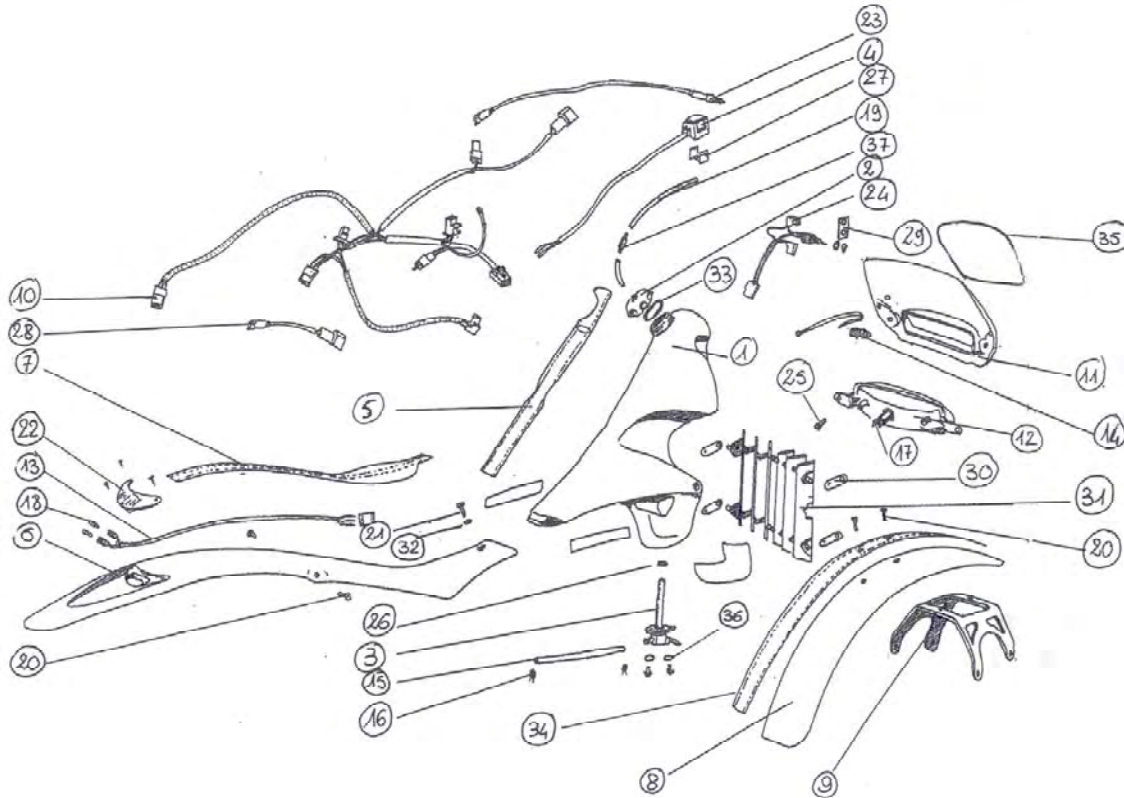

Item	Part Number	Description	SY					LR					
			01	02	03	04	05	03	04	05			
5	2054	Fuel tank sticker								1			
	2053	Fuel tank sticker			1								
	2067	Fuel tank sticker	1										
	2069	Fuel tank sticker		1									
	S4B-90201-00-00	Fuel tank sticker						1					
	S4B-90203-00-00	Fuel tank sticker							1				
	S1A-90202-00-00	Fuel tank upper stickers						2	2				
	2055B	Fuel tank lower sticker left side						1					
	2055C	Fuel tank lower sticker right side						1					
	S4B-90201-02-00	Fuel tank lower sticker left hole								1			
	S4B-90203-02-00	Fuel tank lower sticker right hole								1			
	S4B-90201-01-00	Fuel tank upper sticker left hole								1			
	S4B-90203-01-00	Fuel tank upper sticker right hole								1			
	7	2088	Rear fender sticker	1									
		2089	Rear fender sticker		1								
		2052A	Rear fender sticker, seat			1							
2052B		Rear fender sticker, side			1								
2057A		Rear fender sticker, seat					1						
2057B		Rear fender stickers, side					2	2					
34	2419	Front fender sticker		1						1			
	2418	Front fender sticker			1								
	S1A-90101-00-00	Front fender sticker					1				1		
35	S3B-90101-00-00	Front fender sticker						1				1	
	2276	Head light sticker			1					1			
	2279	Head light sticker	1	1						1			
	2062	Head light sticker					1				1		
	S2B-90501-00-00	Head light sticker							1				
	S5B-90501-00-00	Head light sticker										1