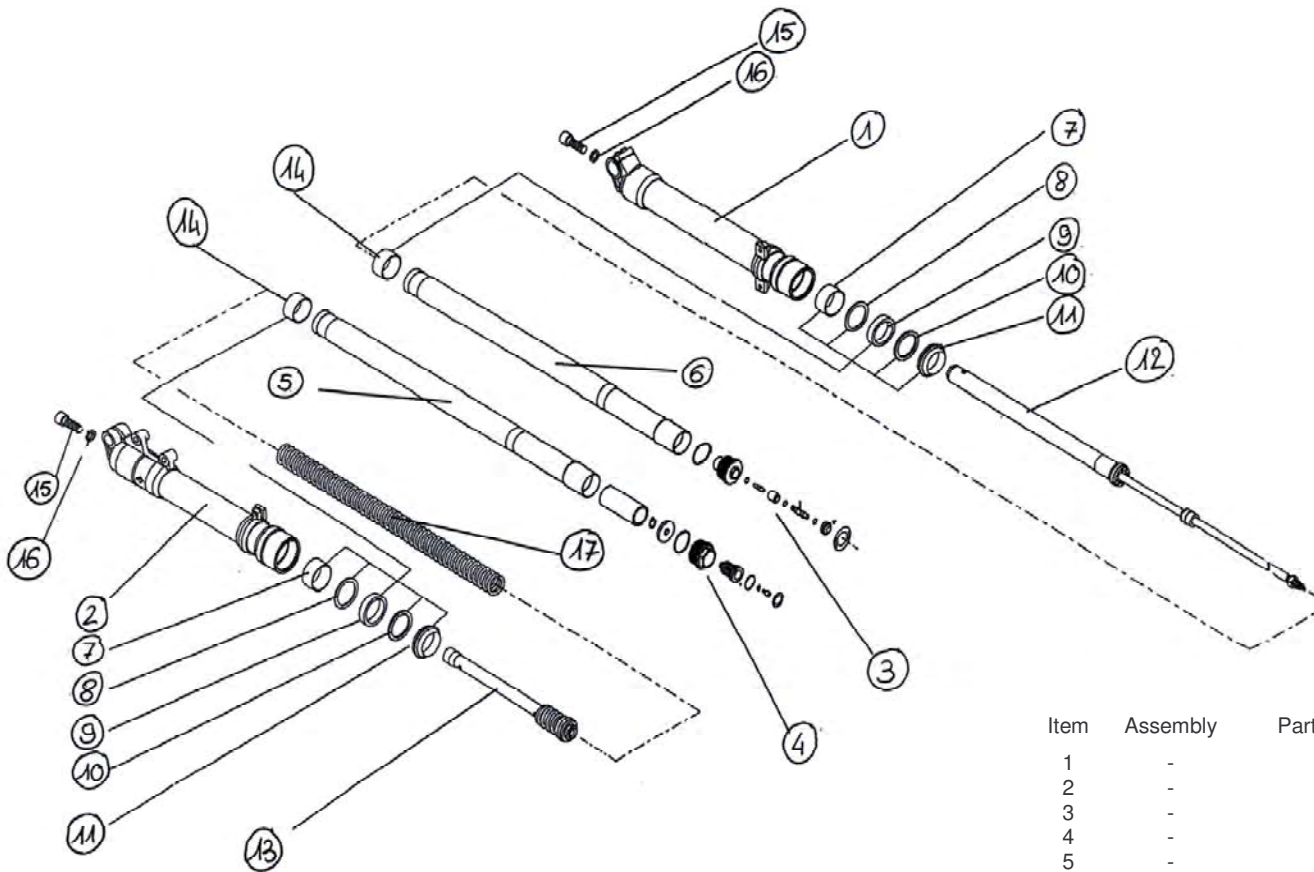

Item	Assembly	Part Number	Description	Quantity		
				SY 01	LR 03	LR 04
1	-	8012	Tube, outer front fork right side	1	1	1
2	-	8022	Tube, outer front fork left side	1	1	1
3	-	8031	Cap kit, right side	1	1	1
4	-	8041	Cap kit, left side	1	1	1
5	-	8051	Cylinder, front fork left side	1	1	1
6	-	8061	Cylinder, front fork right side	1	1	1
7	-	8071	Guide ring, tube	2	2	2
8	-	8081	Niting washer, front fork	2	2	2
9	-	S1A-70111-00-00	Oil seal, front fork	2	2	2
10	-	8101	Holding ring, front fork	2	2	2
11	-	S1A-70108-00-00	Dust boot, front fork	2	2	2
12	-	8121	Hydraulic kit, front fork	1	1	1
13	-	8141	Metering piston, front fork	1	1	1
14	-	8151	Guide ring, cylinder	2	2	2
15	-	8161	Bolt, front fork lower	2	2	2
16	-	8171	Seal, front fork lower	2	2	2
17	-	8241	Spring, front fork	1	1	1