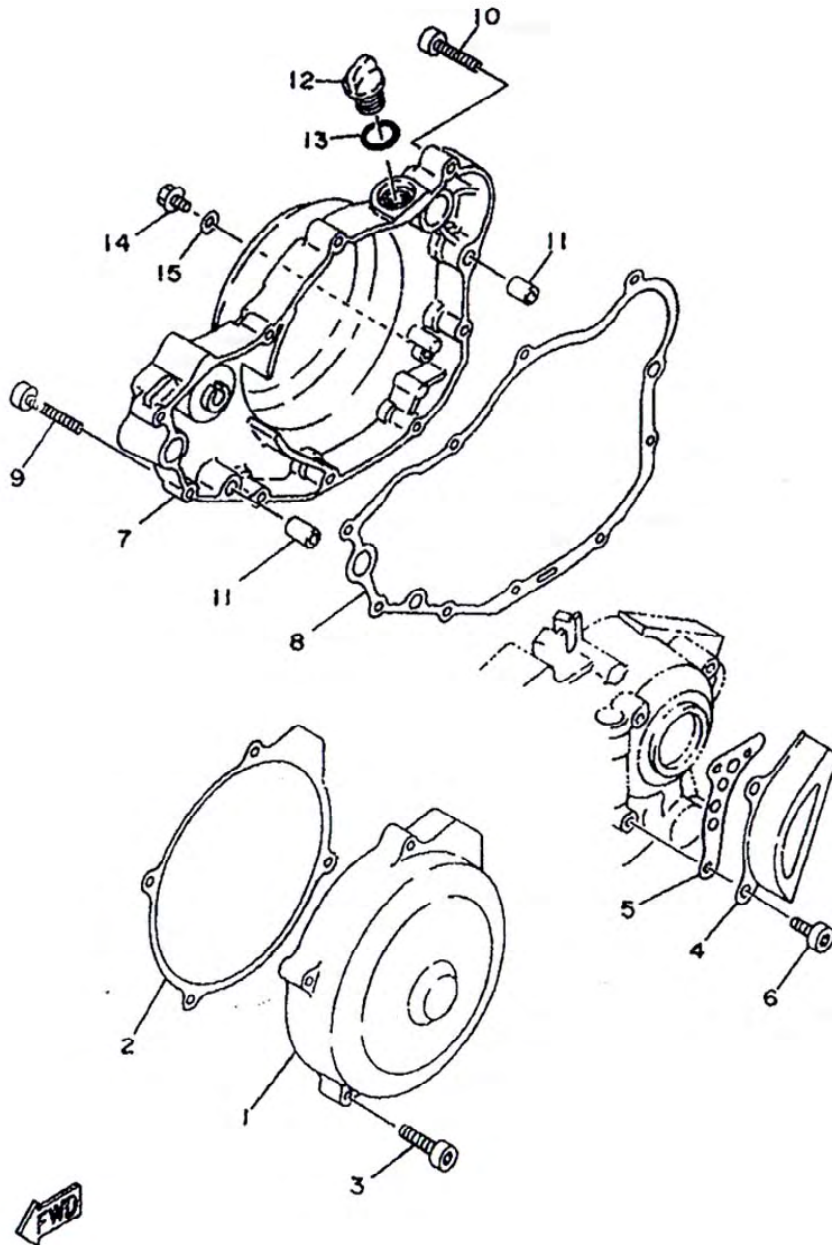

Item	Assembly	Part Number	Description	SY				LR	
				01	02	03	04	03	04
1	-	4GG-15411-00	Cover, crankcase 1	1	1	1	1	1	1
2	-	4GG-15451-00	Gasket, crankcase cover 1	1	1	1	1	1	1
3	-	91317-06030	Bolt, hexagon socket head	4	4	4	4	4	4
4	-	2VM-15421-02	Cover, crankcase 2	1	1	1	1	1	1
5	-	4GG-15418-00	Cover, chain case	1	1	1	1	1	1
6	-	91317-06016	Bolt	2	2	2	2	2	2
7	-	4GG-15431-01	Cover, crankcase 3	1	1	1	1	1	1
8	-	4ML-15462-00	Gasket, crankcase cover 3	1	1	1	1	1	1
9	-	91317-06030	Bolt, hexagon socket head	9	9	9	9	9	9
10	-	91317-06040	Bolt	1	1	1	1	1	1
11	-	99530-10014	Pin, dowel	2	2	2	2	2	2
12	-	1RG-15363-00	Plug, oil	1	1	1	1	1	1
13	-	93210-19123	O-ring	1	1	1	1	1	1
14	-	95027-06008	Bolt, flange	1	1	1	1	1	1
15	-	90430-06014	Gasket	1	1	1	1	1	1