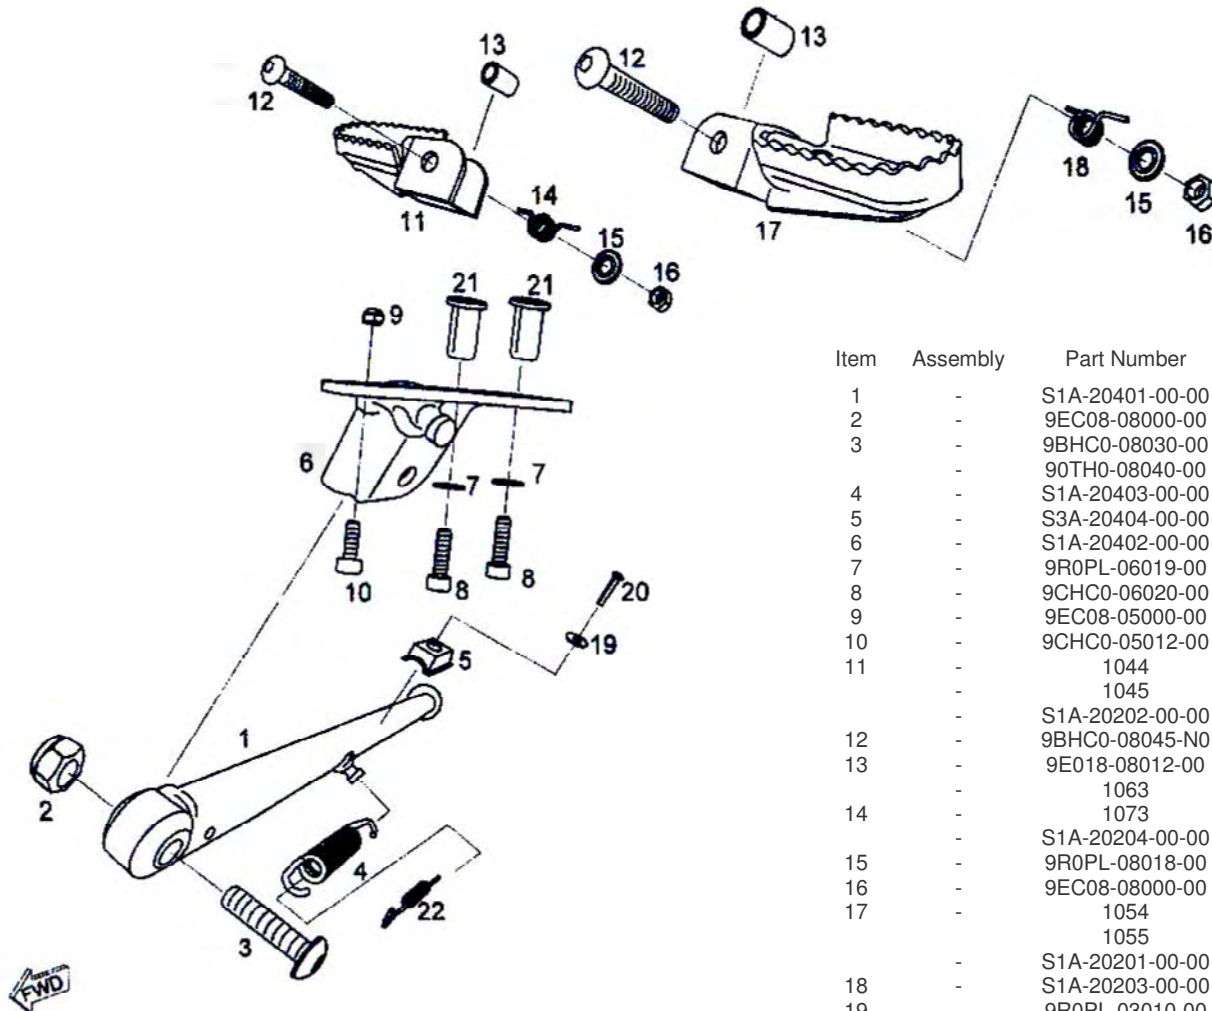

Item	Assembly	Part Number	Description	SY				LR	
				01	02	03	04	03	04
1	-	S1A-20401-00-00	Side stand	1	1	1	1	1	1
2	-	9EC08-08000-00	Nut, side stand axle	1	1	1	1	1	1
3	-	9BHC0-08030-00	Axle, side stand	1	1	1	1	1	1
4	-	90TH0-08040-00	Axle, side stand	1	1	1	1	1	1
5	-	S3A-20404-00-00	Pad, side stand	1	1	1	1	1	1
6	-	S1A-20402-00-00	Bracket, side stand	1	1	1	1	1	1
7	-	9R0PL-06019-00	Washer, side stand bracket attaching center and aft	2	2	2	2	2	2
8	-	9CHC0-06020-00	Bolt, side stand bracket attaching center and aft	2	2	2	2	2	2
9	-	9EC08-05000-00	Nut, side stand bracket attaching front	1	1	1	1	1	1
10	-	9CHC0-05012-00	Bolt, side stand bracket attaching front	1	1	1	1	1	1
11	-	1044	Footrest, right side	1	1	1			
	-	1045	Footrest, right side				1		
	-	S1A-20202-00-00	Footrest, right side steel					1	1
12	-	9BHC0-08045-N0	Bolt, footrest left and right side	2	2	2	2	2	2
13	-	9E018-08012-00	Spacer, footrest axle left and right side	2	2	2		2	2
	-	1063	Spacer, footrest axle left and right side				2		
14	-	1073	Torsion spring, footrest	2	2	2	2		
	-	S1A-20204-00-00	Torsion spring, footrest right side					1	1
15	-	9R0PL-08018-00	Washer, footrest axle left and right side	1	1	1	1	1	1
16	-	9EC08-08000-00	Nut, footrest axle left and right side	1	1	1	1	1	1
17	-	1054	Footrest, left side	1	1	1			
	-	1055	Footrest, left side				1		
	-	S1A-20201-00-00	Footrest, left side steel					1	1
18	-	S1A-20203-00-00	Torsion spring, footrest left side					1	1
19	-	9R0PL-03010-00	Washer, pad attaching	1	1	1	1	1	1
20	-	90008-37316-00	Pop rivet, pad attaching	1	1	1	1	1	1
21	-	9EC10-06000-00	Nut with rivet	2	2	2	2	2	2