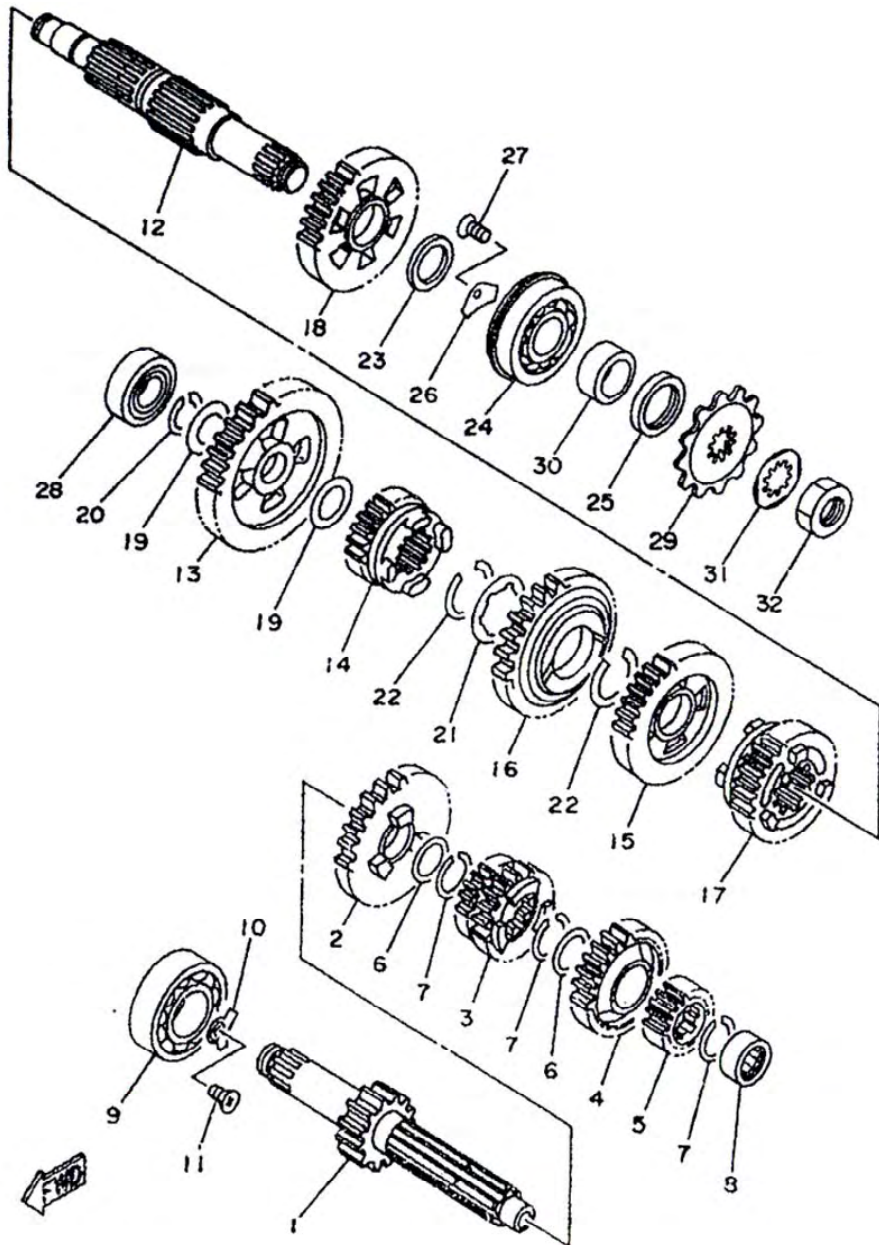

Item	Assembly	Part Number	Description	SY				LR	
				01	02	03	04	03	04
1	-	4GG-17411-00	Axle, main	1	1	1	1	1	1
2	-	4GG-17161-00	Gear, 6th pinion	1	1	1	1	1	1
3	-	4GG-17131-00	Gear, 3rd pinion	1	1	1	1	1	1
4	-	4GG-17151-00	Gear, 5th pinion	1	1	1	1	1	1
5	-	4GG-17121-00	Gear 2nd pinion	1	1	1	1	1	1
6	-	90201-20266	Washer plate	2	2	2	2	2	2
7	-	93410-20038	Circlip	3	3	3	3	3	3
8	-	93311-41530	Bearing, cylindrical	1	1	1	1	1	1
9	-	93306-20446	Bearing	1	1	1	1	1	1
10	-	1LX-15383-00	Plate, bearing cover	2	2	2	2	2	2
11	-	98707-06012	Screw, flat head	2	2	2	2	2	2
12	-	4GG-17421-00	Axle, drive	1	1	1	1	1	1
13	-	4GG-17211-00	Gear, 1st wheel	1	1	1	1	1	1
14	-	4GG-17261-00	Gear, 6th wheel	1	1	1	1	1	1
15	-	4GG-17241-00	Gear, 4th wheel	1	1	1	1	1	1
16	-	4GG-17231-00	Gear, 3rd wheel	1	1	1	1	1	1
17	-	4GG-17251-00	Gear, 5th wheel	1	1	1	1	1	1
18	-	4GG-17221-00	Gear, 2nd wheel	1	1	1	1	1	1
19	-	90201-177G4	Washer, plate	2	2	2	2	2	2
20	-	93410-17037	Circlip	1	1	1	1	1	1
21	-	90209-18208	Washer	1	1	1	1	1	1
22	-	93410-22039	Circlip	2	2	2	2	2	2
23	-	90201-206K8	Washer, plate	1	1	1	1	1	1
24	-	93306-30411	Bearing	1	1	1	1	1	1
25	-	93102-26042	Oil seal	1	1	1	1	1	1
26	-	3XJ-15383-00	Plate, bearing cover	1	1	1	1	1	1
27	-	98707-06012	Screw, flat head	1	1	1	1	1	1
28	-	93306-00315	Bearing	1	1	1	1	1	1
29	-	9383A-10193	Sprocket, drive (10T)	1	1	1	1	1	1
	-	9383A-11195	Sprocket, drive (11T)	1	1	1	1	1	1
	-	9383A-12017	Sprocket, drive (2HG1746120)	1	1	1	1	1	1
30	-	90387-204Y5	Collar	1	1	1	1	1	1
31	-	90215-20261	Washer, lock	1	1	1	1	1	1
32	-	90179-16226	Nut	1	1	1	1	1	1