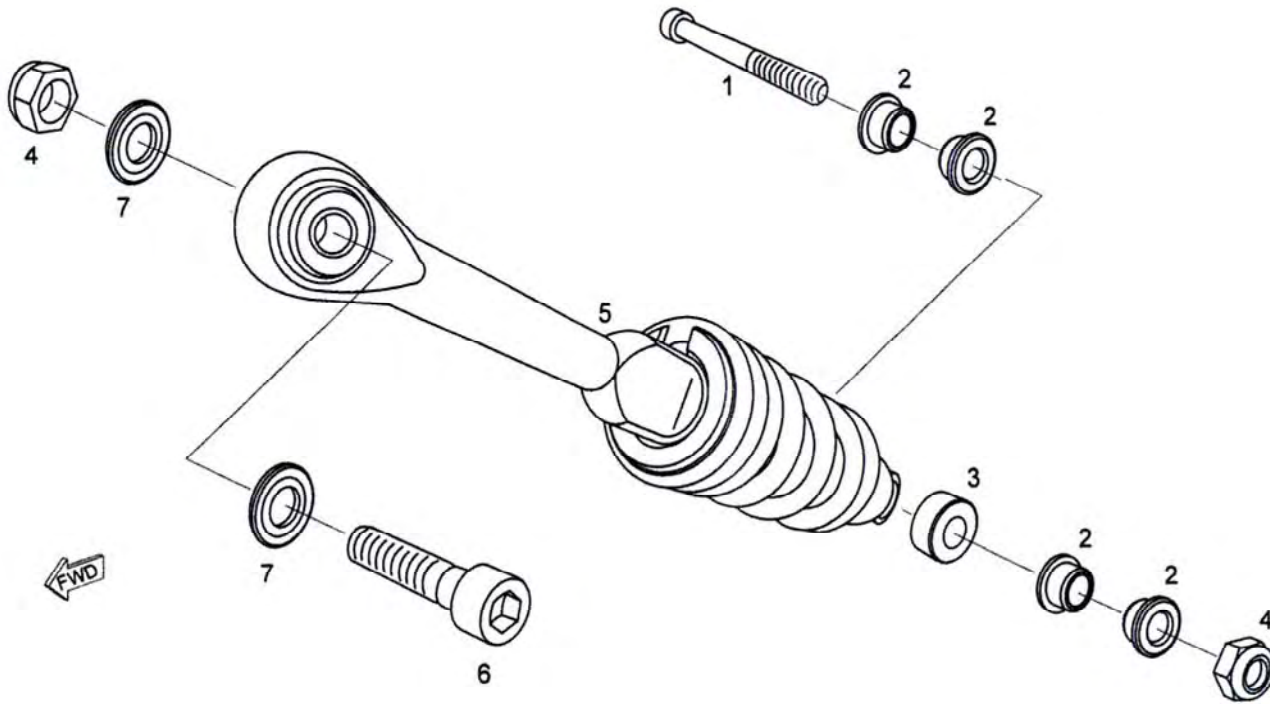

Item	Assembly	Part Number	Description	SY				LR	
				01	02	03	04	03	04
1	-	9CHC0-10090-00	Axle, rear suspension shock absorber lower	1	1	1	1	1	1
2	-	9E011-10020-15	Spacer, rear suspension shock absorber axle lower left and right	1	1	1	1	1	1
3	-	9E010-10022-00	Spacer, intermediate rear suspension shock absorber axle lower	1	1	1	1	1	1
4	-	9EC08-10000-00	Nut, rear suspension shock absorber axle upper and lower	1	1	1	1	1	1
5	-	S1A-20501-00-00	Shock absorber, rear suspension	1	1	1	1	1	1
6	-	9CHC0-10045-00	Axle, rear suspension shock absorber upper	1	1	1	1	1	1
7	-	9R0PL-10022-00	Washer, rear suspension shock absorber axle upper	1	1	1	1	1	1