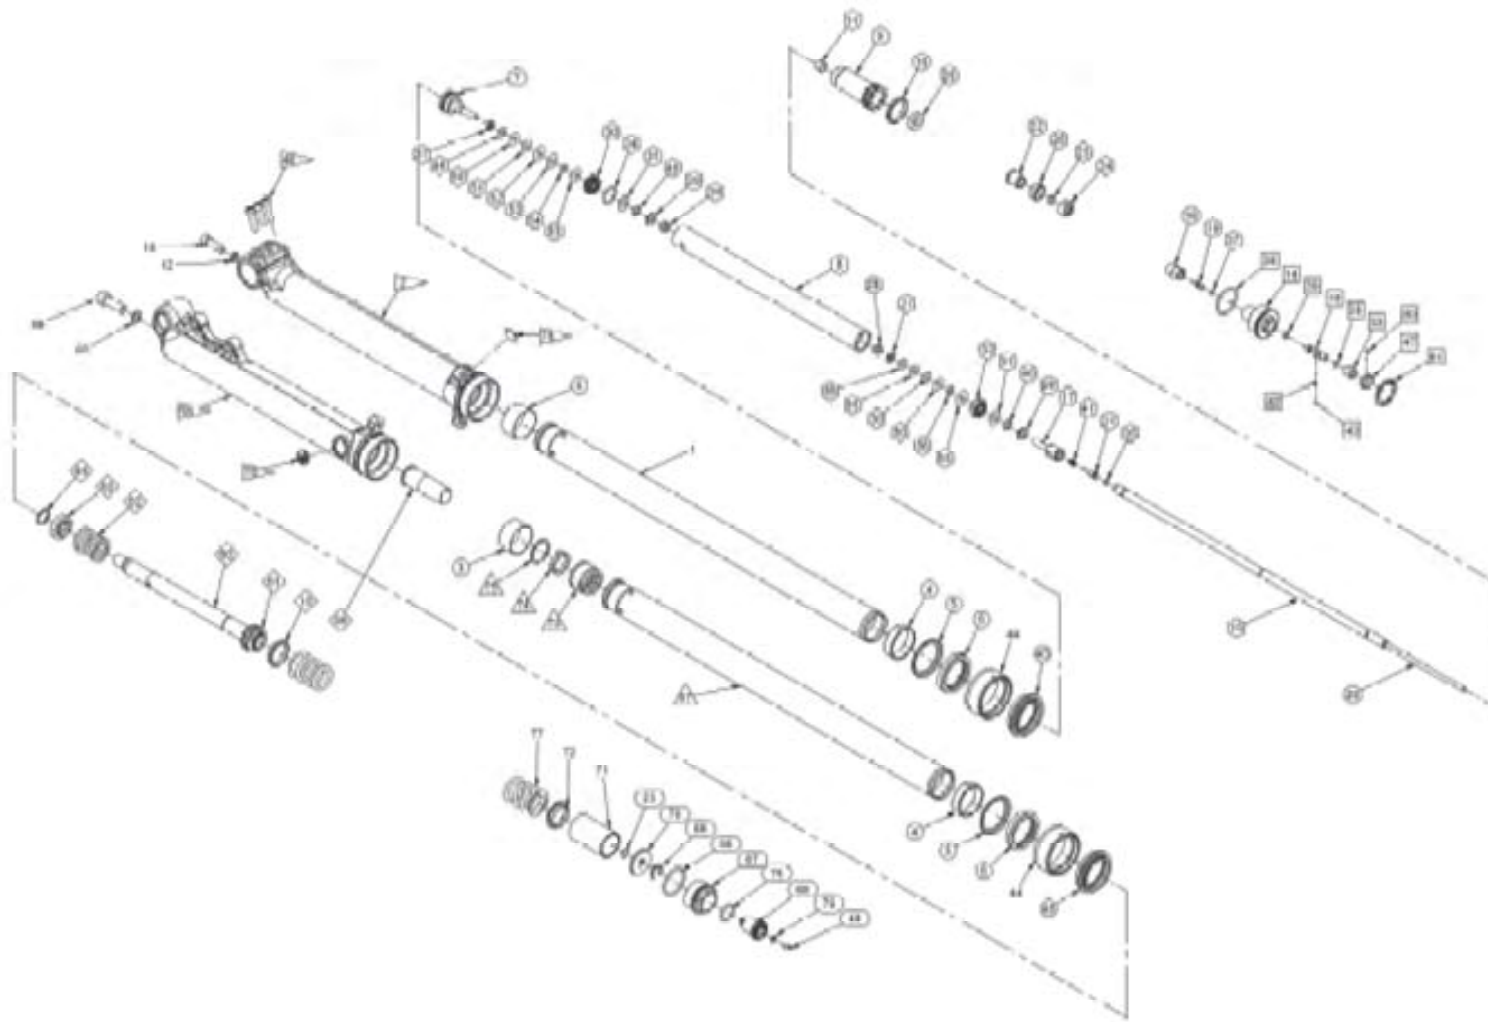

Item	Assembly	Part Number	Applicability	Qty	Item	Assembly	Part Number	Applicability	Qty	Item	Assembly	Part Number	Applicability	Qty	Item	Assembly	Part Number	Applicability	Qty
1	-	949.305.527	Rac.	1	11	-	929.514.008	Rac.	1	21	-	949.512.046	Rac.	1	31	-	949.603.605	Rac.	2
2	-	949.407.070	Rac.	1	12	-	929.603.002	Rac.	1	22	-	949.130.023	Rac.	1	32	-	949.602.002	Rac.	1
3	-	929.514.057	Rac.	2	13	-	919.601.365	Rac.	1	23	-	919.615.023	Rac.	2	33	-	949.130.051	Rac.	1
4	-	929.514.012	Rac.	2	14	-	949.311.587	Rac.	1	24	-	949.125.011	Rac.	1	34	-	919.614.038	Rac.	1
5	-	949.603.667	Rac.	2	15	-	949.501.520	Rac.	1	25	-	949.603.013	Rac.	1	35	-	919.614.058	Rac.	1
6	-	929.608.012	Rac.	2	16	-	949.602.040	Rac.	1	26	-	949.204.046	Rac.	1	36	-	919.614.051	Rac.	2
7	-	949.512.074	Rac.	1	17	-	949.751.012	Rac.	1	27	-	949.603.606	Rac.	2	37	-	919.614.053	Rac.	1
8	-	949.602.210	Rac.	1	18	-	949.511.022	Rac.	1	28	-	919.602.130	Rac.	2	38	-	919.614.055	Rac.	1
9	-	949.512.068	Rac.	1	19	-	949.512.028	Rac.	1	29	-	949.503.150	Rac.	2	39	-	919.614.054	Rac.	1
10	-	949.504.027	Rac.	2	20	-	949.501.519	Rac.	1	30	-	949.503.046	Rac.	1	40	-	949.513.005	Rac.	2

41	-	949.513.010	Rac.	1
42	-	949.314.003	Rac.	1
43	-	919.605.003	Rac.	1
44	-	949.130.144	Rac.	2
45	-	949.421.034	Rac.	2
46	-	919.601.475	Rac.	3
47	-	949.512.130	Rac.	1
48	-	919.601.525	Rac.	1
49	-	949.603.598	Rac.	1
50	-	949.603.600	Rac.	3
51	-	949.603.599	Rac.	1
52	-	949.603.603	Rac.	1
53	-	949.603.602	Rac.	3
54	-	949.603.593	Rac.	1
55	-	949.603.597	Rac.	2
56	-	949.603.594	Rac.	1
57	-	949.305.526	Rac.	1
58	-	949.417.270	Rac.	1
59	-	949.510.064	Rac.	1
60	-	949.501.521	Rac.	1
61	-	949.503.080	Rac.	1
62	-	949.508.029	Rac.	1
63	-	949.603.658	Rac.	1
64	-	919.615.035	Rac.	1
65	-	929.603.020	Rac.	1
66	-	919.601.395	Rac.	1
67	-	949.311.539	Rac.	1
68	-	949.751.044	Rac.	1
69	-	919.615.030	Rac.	1
70	-	949.603.617	Rac.	1
71	-	949.315.252	Rac.	1
72	-	949.603.765	Rac.	1
73	-	949.509.061	Rac.	1
74	-	949.507.034	Rac.	1
75	-	919.615.058	Rac.	1
76	-	919.614.008	Rac.	1
77	-	949.313.882	Rac.	1
78	-	949.007.055	Rac.	2
79	-	949.603.015	Rac.	1
80	-	919.601.170	Rac.	1
81	-	949.007.056	Rac.	1
82	-	949.007.038	Rac.	1
		949.350.115	Rac.	1
		949.311.524	Rac.	1
		949.400.066	Rac.	1
		949.202.138	Rac.	1
		949.307.031	Rac.	1
		949.203.130	Rac.	1
		949.311.123	Rac.	1
		949.340.068	Rac.	2