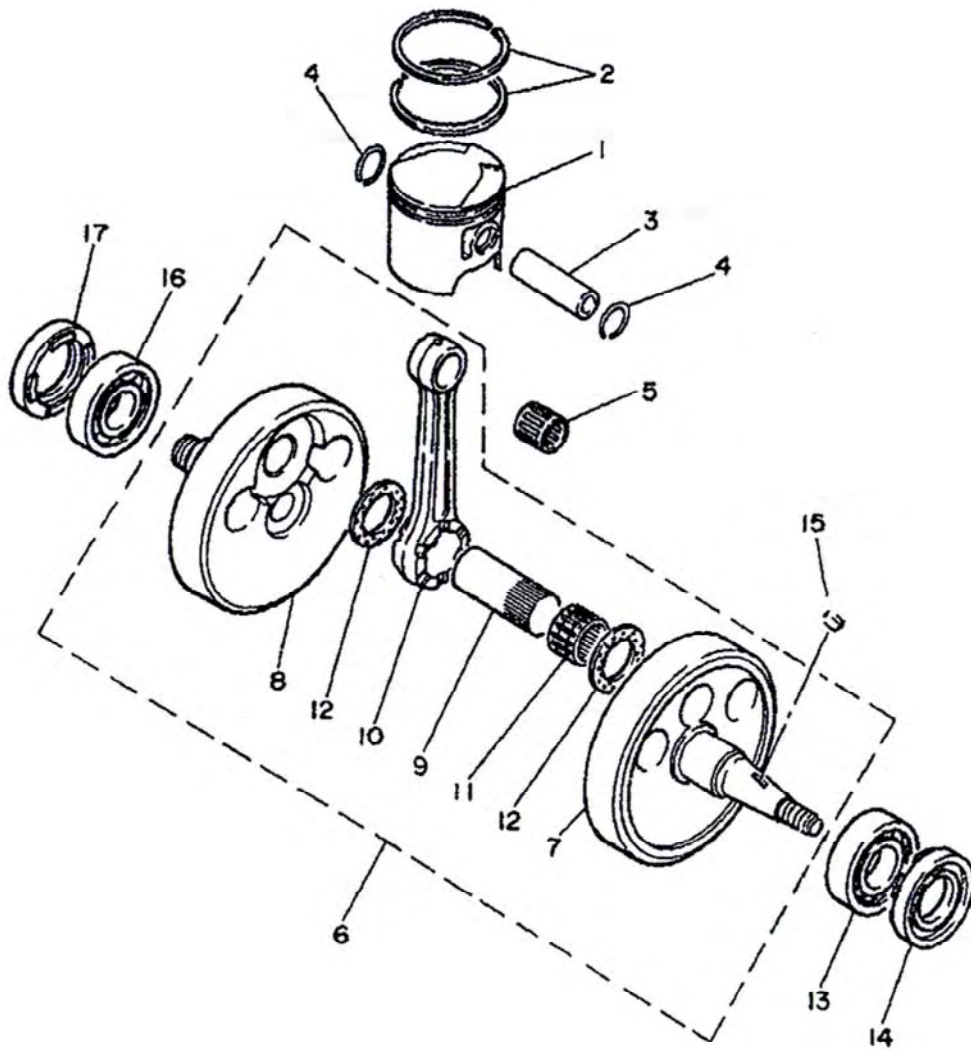

Item	Assembly	Part Number	Description	SY				LR	
				01	02	03	04	03	04
1	-	4GG-11631-00-A0	Piston (STD)	1	1	1	1	1	1
	-	4GG-11631-00-B0	Piston (STD)	1	1	1	1	1	1
	-	4GG-11631-00-00	Piston (STD)	1	1	1	1	1	1
2	-	4GG-11603-01	Piston ring set (STD)	1	1	1	1	1	1
3	-	2TV-11633-00	Pin, piston	1	1	1	1	1	1
4	-	93450-17129	Circlip	2	2	2	2	2	2
5	-	93310-361D5	Bearing, cylindrical	1	1	1	1	1	1
6	-	4GG-11400-00	Crankshaft assy	1	1	1	1	1	1
7	-	4GG-11412-00	Crank 1	1	1	1	1	1	1
8	-	4GG-11422-00	Crank 2	1	1	1	1	1	1
9	-	4GG-11681-00	Pin, crank 1	1	1	1	1	1	1
10	-	3XV-11651-01	Rod, connecting	1	1	1	1	1	1
11	-	93310-52403	Bearing, cylindrical	1	1	1	1	1	1
12	-	90201-246M6	Washer, plate	2	2	2	2	2	2
13	-	93306-30566	Bearing	1	1	1	1	1	1
14	-	93102-25331	Oil seal	1	1	1	1	1	1
15	-	90280-16053	Key, woodruff	1	1	1	1	1	1
16	-	93306-30566	Bearing	1	1	1	1	1	1
17	-	93103-33163	Oil seal	1	1	1	1	1	1