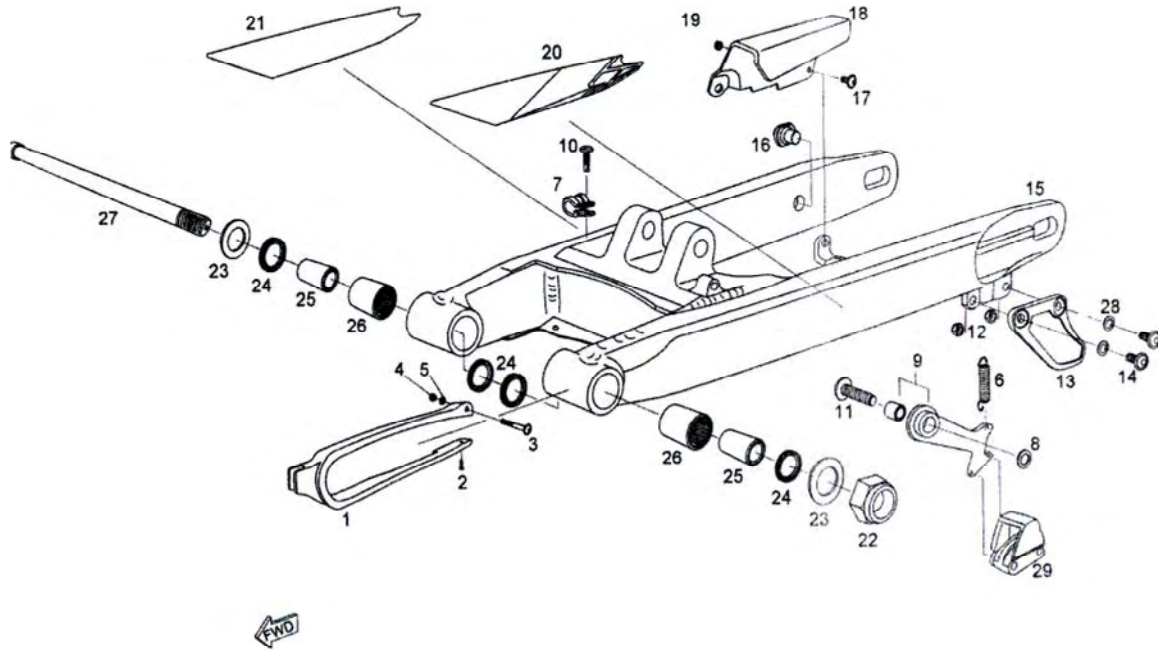

Item	Assembly	Part Number	Description	SY				LR	
				01	02	03	04	03	04
1	-	S1A-20305-00-00	Seal, chain guard	1	1	1	1	1	1
2	-	9VSTA-05016-00	Bolt, chain guard seal attaching lower	1	1	1	1	1	1
3	-	9BHCE-05040-N0	Bolt, chain guard seal attaching upper	1	1	1	1	1	1
4	-	9EC08-05000-00	Nut, chain guard attaching upper	1	1	1	1	1	1
5	-	9R0PL-05010-00	Washer, chain guard attaching upper	1	1	1	1	1	1
6	-	S1A-20307-00-00	Spring, chain puller	1	1	1	1	1	1
7	-	90008-42812-00	Holder, brake hose	1	1	1	1	1	1
8	-	9R0PL-08018-00	Washer, chain puller attaching	1	1	1	1	1	1
9	-	5084	Bracket + spacer, chain puller	1	1			1	1
10	-	5085B	Bracket + spacer, chain puller			1	1		
11	-	9VSAU-48016-00	Self-tapping screw, brake hose holder	1	1	1	1	1	1
12	-	9BHCE-08030-N0	Nut, chain puller attaching	1	1	1	1	1	1
13	-	9EC08-06000-00	Nut, driven sprocket protective plate	2	2	2	2	2	2
14	-	4ML-22199-00	Protective plate, driven sprocket	1	1	1	1	1	1
15	-	9BHCE-06020-00	Bolt, driven sprocket protective plate	2	2	2	2	2	2
	-	5014	Rear swing arm	1	1			1	1
	-	5015	Rear swing arm			1			
	-	S1A-20301-00-00	Rear swing arm				1		
16	-	S1A-20306-00-00	Stop, rear brake calliper	1	1	1	1	1	1
17	-	9BHCE-05012-N0	Bolt, chain cover attaching	1	1	1	1	1	1
18	-	4GG-22311-30-00	Cover, chain	1	1	1	1	1	1
19	-	9EC08-05000-00	Nut, chain cover attaching aft	1	1	1	1	1	1
20	-	5193	Sticker, rear arm			1			
	-	S1A-90401-00-00	Sticker, rear arm left side				1		
21	-	S1A-90402-00-00	Sticker, rear arm right side				1		
22	-	9EC08-14000-00	Nut, rear arm axle	1	1	1	1	1	1
23	-	9R0NY-20033-00	Nylon washer, rear arm axle left and right side	2	2	2	2	2	2
24	-	9SP20-02604-00	Oil seal, rear arm axle left and right side	4	4	4	4	4	4
25	-	9E051-14020-00	Spacer, rear arm axle left and right side	2	2	2	2	2	2
26	-	9007H-K2030-00	Bearing, rear arm axle left and right side	2	2	2	2	2	2
27	-	S1A-20302-00-00	Axle, rear arm	1	1	1	1	1	1
28	-	9R0PL-06019-00	Washer, driven sprocket protective plate	2	2	2	2	2	2
29	-	S1A-20304-00-00	Skid, chain puller	1	1	1	1	1	1