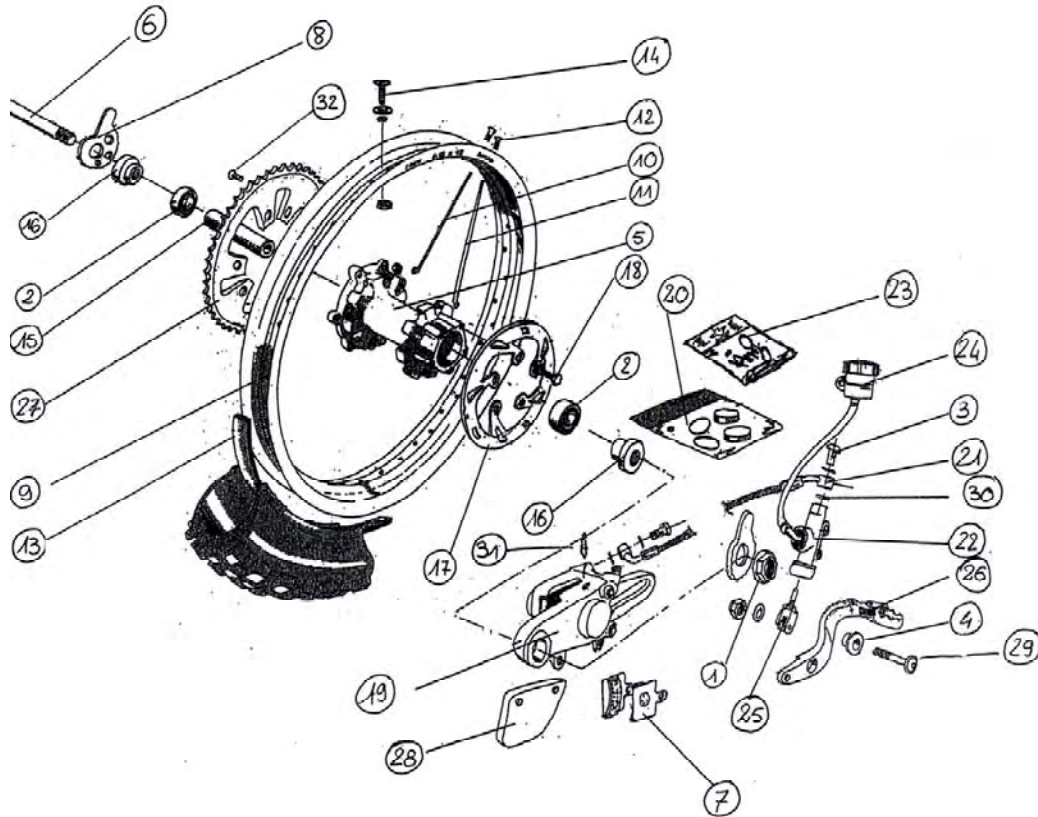

Item	Assembly	Part Number	Description	SY					LR	
				01	02	03	04	03	04	05
1	-	S1A-50405-00-00	Nut, rear wheel axle	1	1	1	1	1	1	
2	-	93306-00402-00	Bearing, rear wheel left and right side	2	2	2	2	2	2	
3	-	S1A-40603-00-00	Bolt, union rear brake master cylinder	2	2	2	2	2	2	
4	-	9E014-08020-13	Spacer, rear brake pedal	1	1	1	1	1	1	
5	-	7024	Hub 36 holes, rear wheel	1				1	1	
6	-	7025	Hub 32 holes, rear wheel		1	1	1			
7	-	7033	Axle, rear wheel	1	1			1	1	
8	-	S1A-50402-00-00	Axle, rear wheel					1	1	
9	-	S1A-40202-00-00	Pad kit, rear brake	1	1	1	1	1	1	
10	-	7060	Tensioner, rear wheel	2	2			2	2	
11	-	S1A-50404-00-00	Tensioner, rear wheel right side					1	1	
12	-	S1A-50403-00-00	Tensioner, rear wheel left side					1	1	
13	-	7072	Rim 36 holes, rear wheel	1					1	1
14	-	7073	Rim 32 holes, rear wheel		1	1	1			
15	-	7090	Spoke set, rear wheel right side 36 holes	18					18	18
16	-	7101	Spoke set, rear wheel right side 32 holes		16	16	16			
17	-	7100	Spoke set, rear wheel left side 36 holes	18					18	18
18	-	7091	Spoke set, rear wheel left side 32 holes		16	16	16			
19	-	9ECRA-35070-00	Nut, rear wheel spoke set	36	32	32	32	36	36	
20	-	7121	Band, rim rear wheel	1	1	1	1	1	1	
21	-	7130	Valve, rim	1	1	1	1	1	1	
22	-	7141	Spacer, rear wheel	1	1	1	1	1	1	
23	-	9E013-17032-00	Spacer, rear wheel bearing	1	1	1	1	1	1	
24	-	7183	Disc 5 holes, rear brake	1				1	1	
25	-	7184	Disc 4 holes, rear brake		1	1	1			
26	-	90TH0-06020-00	Screw, rear rake disc	6	4	4	4	6	6	
27	-	S1A-40201-00-00	Calliper, rear brake	1	1	1	1	1	1	
28	-	S1A-40209-00-00	Joints kit, calliper	1	1	1	1	1	1	
29	-	S1A-40401-00-00	Hose, rear brake	1	1	1	1	1	1	
30	-	S1A-40601-00-00	Pump, rear brake	1	1	1	1	1	1	
31	-	S1A-40602-00-00	Joints kit, rear brake pump	1	1	1	1	1	1	
32	-	S1A-40204-00-00	Liquid container, rear brake	1	1	1	1	1	1	
33	-	7333	Brake rod kit	1	1	1	1	1	1	
34	-	7345	Pedal, rear brake	1	1	1	1	1	1	
35	-	7393	Driven sprocket (36 tooth, 6 holes)	1						1
36	-	7394	Driven sprocket (38 tooth, 6 holes)						1	1
37	-	7395	Driven sprocket (38 tooth, 4 holes)							
38	-	7396	Driven sprocket (39 tooth, 4 holes)							
39	-	7397	Driven sprocket (36 tooth, 4 holes)		OPT	OPT	OPT			
40	-	4ML-22199	Cover, rear brake disc	1	1	1	1	1	1	
41	-	9BHCE-08003-N0	Screw, rear brake pedal attaching	1	1	1	1	1	1	
42	-	9R0JT-10014-00	Aluminium washer	4	4	4	4	4	4	
43	-	S1A-40207-00-00	Screw, calliper bleed	1	1	1	1	1	1	
44	-	7191	Screw, driven sprocket attaching	6	4	4	4	6	6	
45	-	7345C	Pedal kit, rear brake	1	1	1	1	1	1