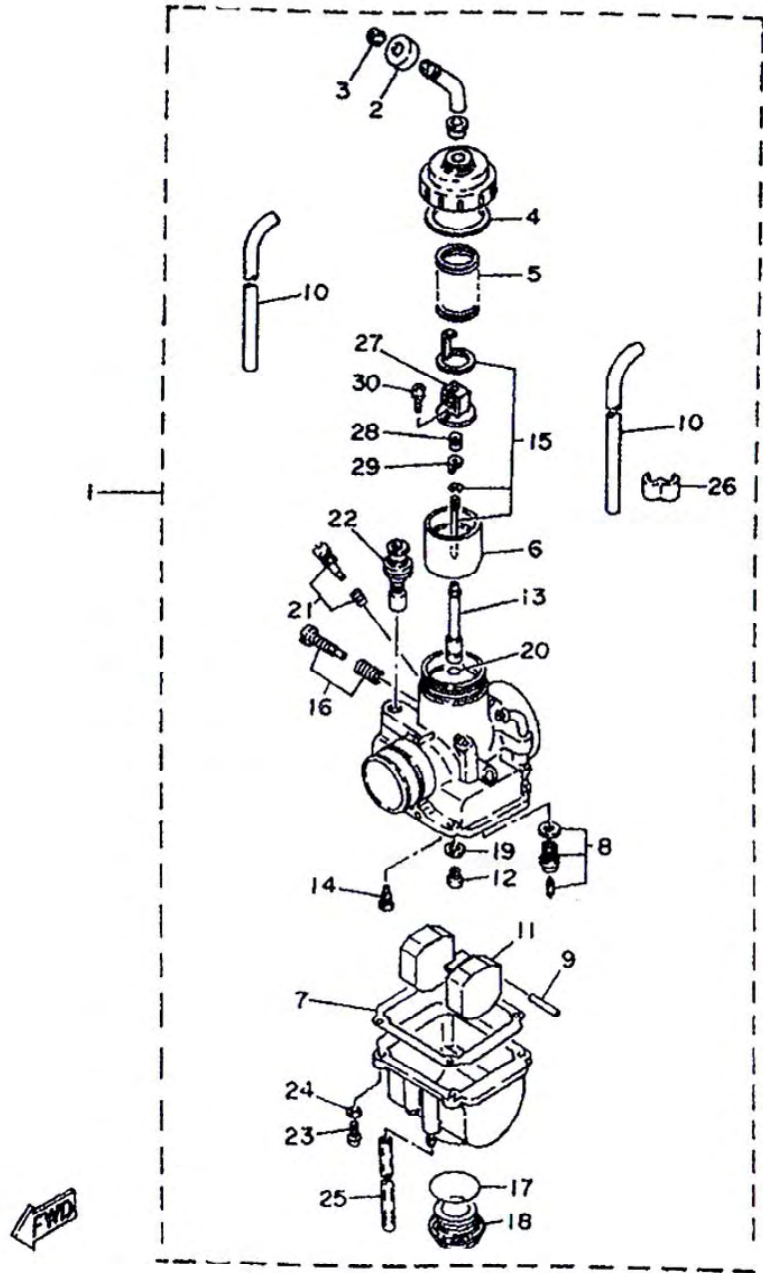

Item	Assembly	Part Number	Description	SY				LR	
				01	02	03	04	03	04
1	-	4GG-14301-00	Carburetor assy	1	1	1	1	1	1
2	-	15A-14118-00	Cap	1	1	1	1	1	1
3	-	288-14161-00	Nut, cable adjusting	1	1	1	1	1	1
4	-	4GG-14126-00	Gasket	1	1	1	1	1	1
5	-	4GG-14331-00	Spring, throttle valve	1	1	1	1	1	1
6	-	4GG-14312-20	Valve, throttle 1	1	1	1	1	1	1
7	-	4ML-14384-00	Gasket, float chamber	1	1	1	1	1	1
8	-	46Y-14107-00	Needle valve set	1	1	1	1	1	1
9	-	647-14386-10	Pin, float	1	1	1	1	1	1
10	-	367-14396-00	Pipe	2	2	2	2	2	2
11	-	46Y-14385-00	Float	1	1	1	1	1	1
12	-	288-14355-67	Jet, main (#134)	1	1	1	1	1	1
12	-	288-14343-68	Jet, main (#135)	1	1	1	1	1	1
12	-	288-14343-83	Jet, main (#165)	1	1	1	1	1	1
12	-	288-14343-73	Jet, main (#145)	1	1	1	1	1	1
12	-	288-14343-75	Jet, main (#150)	1	1	1	1	1	1
12	-	288-14343-80	Jet, main (#160)	1	1	1	1	1	1
12	-	288-14343-85	Jet, main (#170)	1	1	1	1	1	1
12	-	288-14343-70	Jet, main (#140)	1	1	1	1	1	1
12	-	288-14329-78	Jet, main (#156)	1	1	1	1	1	1
12	-	288-14329-88	Jet, main (#176)	1	1	1	1	1	1
12	-	288-14343-90	Jet, main (#180)	1	1	1	1	1	1
13	-	4GG-14341-00	Nozzle, main (S-85)	1	1	1	1	1	1
13	-	4GG-14341-20	Nozzle, main (S-80)	1	1	1	1	1	1
13	-	4GG-14341-30	Nozzle, main (S-90)	1	1	1	1	1	1
13	-	4GG-14341-10	Nozzle, main (S-75)	1	1	1	1	1	1
13	-	4GG-14341-40	Nozzle, main (S-95)	1	1	1	1	1	1
13	-	4GG-14341-40	Nozzle, main (#40)	1	1	1	1	1	1
14	-	38V-14342-20	Jet, pilot (#38)	1	1	1	1	1	1
14	-	38V-14342-19	Jet, pilot	1	1	1	1	1	1
14	-	38V-14342-21	Jet, pilot (#42)	1	1	1	1	1	1
14	-	38V-14342-18	Jet, pilot (#44)	1	1	1	1	1	1
14	-	38V-14342-22	Jet, pilot (#46)	1	1	1	1	1	1
14	-	38V-14342-23	Jet, pilot	1	1	1	1	1	1
15	-	4GG-1490J-00	Needle set	1	1	1	1	1	1
16	-	46Y-14103-00	Throttle screw set	1	1	1	1	1	1
17	-	38V-14397-00	O-ring	1	1	1	1	1	1
18	-	38V-14191-00	Plug, drain	1	1	1	1	1	1
19	-	38V-14153-00	Washer, main jet	1	1	1	1	1	1
20	-	360-24512-00	Gasket	1	1	1	1	1	1
21	-	46Y-14104-00	Air screw set	1	1	1	1	1	1
22	-	38V-14371-00	Plunger, starter	1	1	1	1	1	1
23	-	98503-04015	Screw, pan head	4	4	4	4	4	4
24	-	92901-04100	Washer, spring	4	4	4	4	4	4
25	-	367-14396-00	Pipe	1	1	1	1	1	1
26	-	44J-14349-00	Pipe	1	1	1	1	1	1
28	-	5H0-14589-00	Spring	1	1	1	1	1	1
29	-	5H0-14918-00	Ring	1	1	1	1	1	1
30	-	97901-03108	Screw, with washer	2	2	2	2	2	2