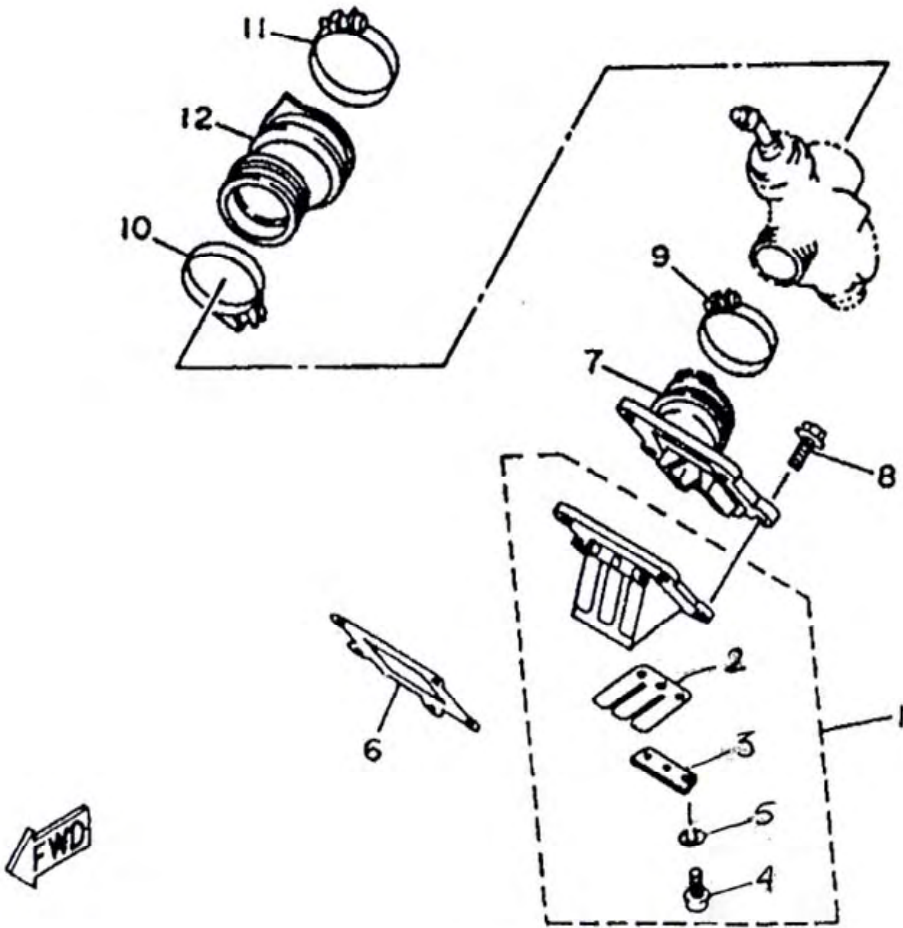

Item	Assembly	Part Number	Description	SY				LR	
				01	02	03	04	03	04
1	-	4GG-13610-10	Reed valve assy	1	1	1	1	1	1
2	-	4GG-13613-10	Reed, valve	2	2	2	2	2	2
3	-	4GG-13616-10	Stopper, reed valve	2	2	2	2	2	2
4	-	98507-03008	Screw, pan head	6	6	6	6	6	6
5	-	92990-03100	Washer, spring	6	6	6	6	6	6
6	-	4GG-13621-00	Gasket, valve seat	1	1	1	1	1	1
7	-	4GG-13565-00	Joint, carburettor	1	1	1	1	1	1
8	-	95027-06020	Bolt, flange	5	5	5	5	5	5
9	-	90460-43053	Clamp, hose	1	1	1	1	1	1
10	-	90460-51059	Clamp, hose	1	1	1	1	1	1
11	-	90460-58015	Clamp, hose	1	1	1	1	1	1
12	-	39K-14453-00	Joint, air cleaner 1	1	1	1	1	1	1