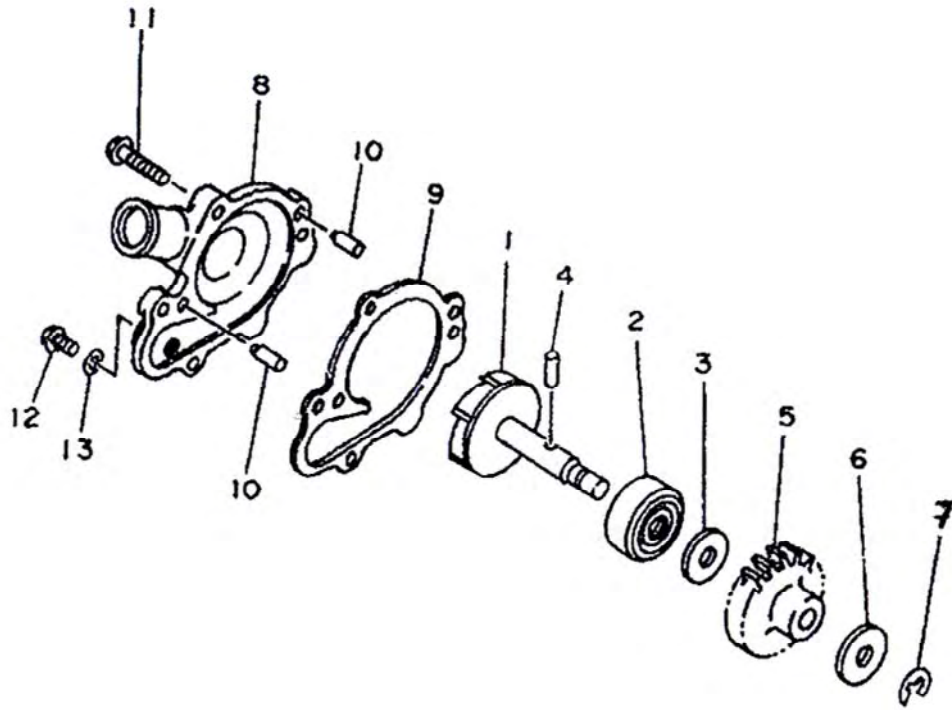

Item	Assembly	Part Number	Description	SY				LR	
				01	02	03	04	03	04
1	-	1KT-12450-00	Impeller shaft assy	1	1	1	1	1	1
2	-	93103-10168	Oil seal	1	1	1	1	1	1
3	-	90201-08759	Washer, plate	1	1	1	1	1	1
4	-	93603-22028	Pin, dowel	1	1	1	1	1	1
5	-	4GG-12459-00	Gear, impeller shaft	1	1	1	1	1	1
6	-	90201-08784	Washer, plate	1	1	1	1	1	1
7	-	99001-06600	Circlip	1	1	1	1	1	1
8	-	3XC-12422-10	Cover, housing	1	1	1	1	1	1
9	-	1KT-12428-01	Gasket, housing cover 2	1	1	1	1	1	1
10	-	93604-10011	Pin, dowel	2	2	2	2	2	2
11	-	91317-06025	Bolt	4	4	4	4	4	4
12	-	92017-08012	Screw	1	1	1	1	1	1
13	-	90201-08087	Washer, plate	1	1	1	1	1	1