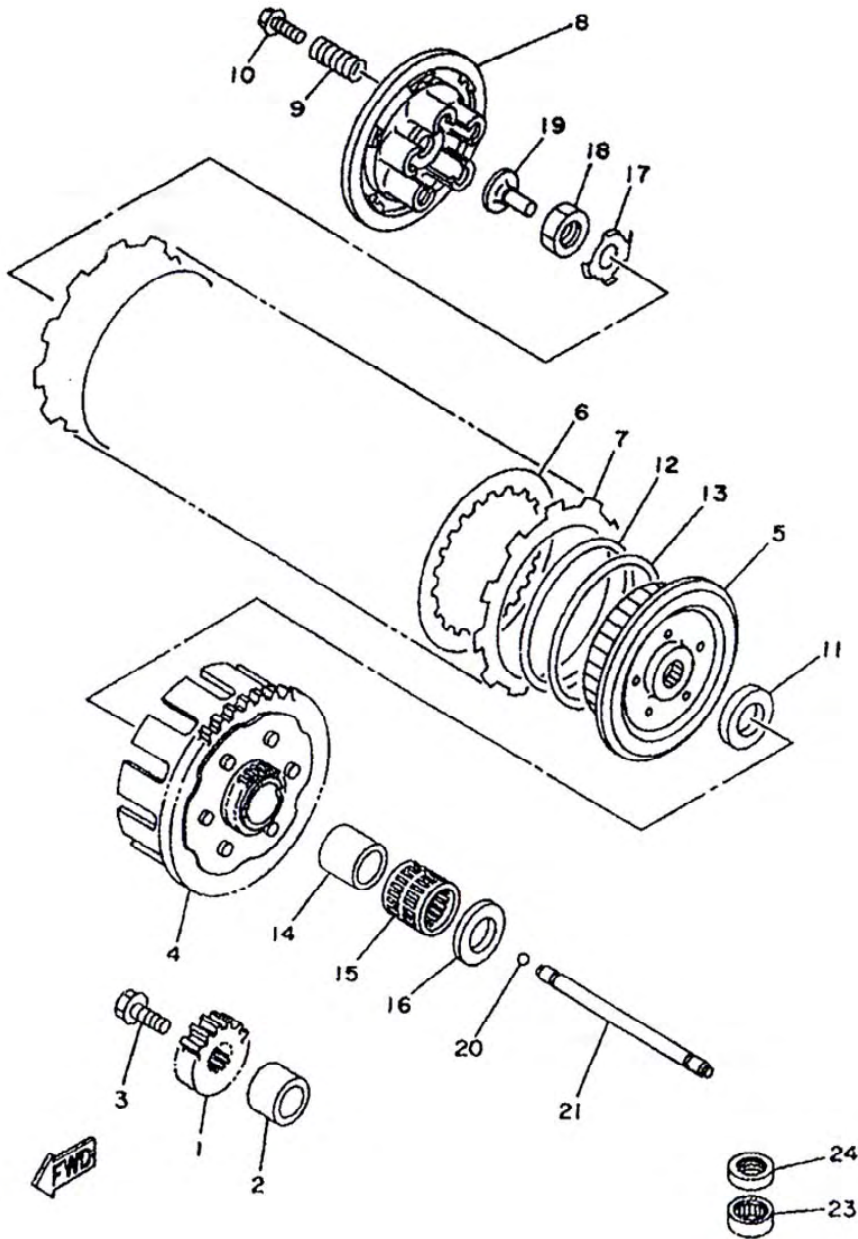

Item	Assembly	Part Number	Description	SY				LR	
				01	02	03	04	03	04
1	-	4GG-16111-10	Gear, primary drive	1	1	1	1	1	1
2	-	90387-205W4	Collar	1	1	1	1	1	1
3	-	90105-10445	Bolt, washed based	1	1	1	1	1	1
4	-	4GG-16150-10	Primary driven gear comp.	1	1	1	1	1	1
5	-	3XJ-16371-00	Boss, clutch	1	1	1	1	1	1
6	-	3XJ-16324-01	Plate, clutch 1	6	6	6	6	6	6
7	-	1KT-16321-00	Plate, friction	7	7	7	7	7	7
8	-	3XJ-16351-00	Plate, pressure 1	1	1	1	1	1	1
9	-	90501-23138	Spring, compression	5	5	5	5	5	5
10	-	90159-06016	Screw, with washer	5	5	5	5	5	5
11	-	90201-204K8	Washer, plate	1	1	1	1	1	1
12	-	3XV-16383-00	Spring, clutch boss	1	1	1	1	1	1
13	-	3XV-16384-10	Plate, seat	1	1	1	1	1	1
14	-	4JT-16181-01	Spacer 1	1	1	1	1	1	1
15	-	93310-225-N0	Bearing, cylindrical	1	1	1	1	1	1
16	-	90201-204K8	Washer, plate	1	1	1	1	1	1
17	-	90215-16289	Washer, lock	1	1	1	1	1	1
18	-	90170-16326	Nut	1	1	1	1	1	1
19	-	4GG-16356-10	Rod, push 1	1	1	1	1	1	1
20	-	93505-16006	Ball	1	1	1	1	1	1
21	-	4GG-16357-00	Rod, push 2	1	1	1	1	1	1
23	-	93315-11206	Bearing, cylindrical	1	1	1	1	1	1
24	-	93102-12224	Oil seal	1	1	1	1	1	1