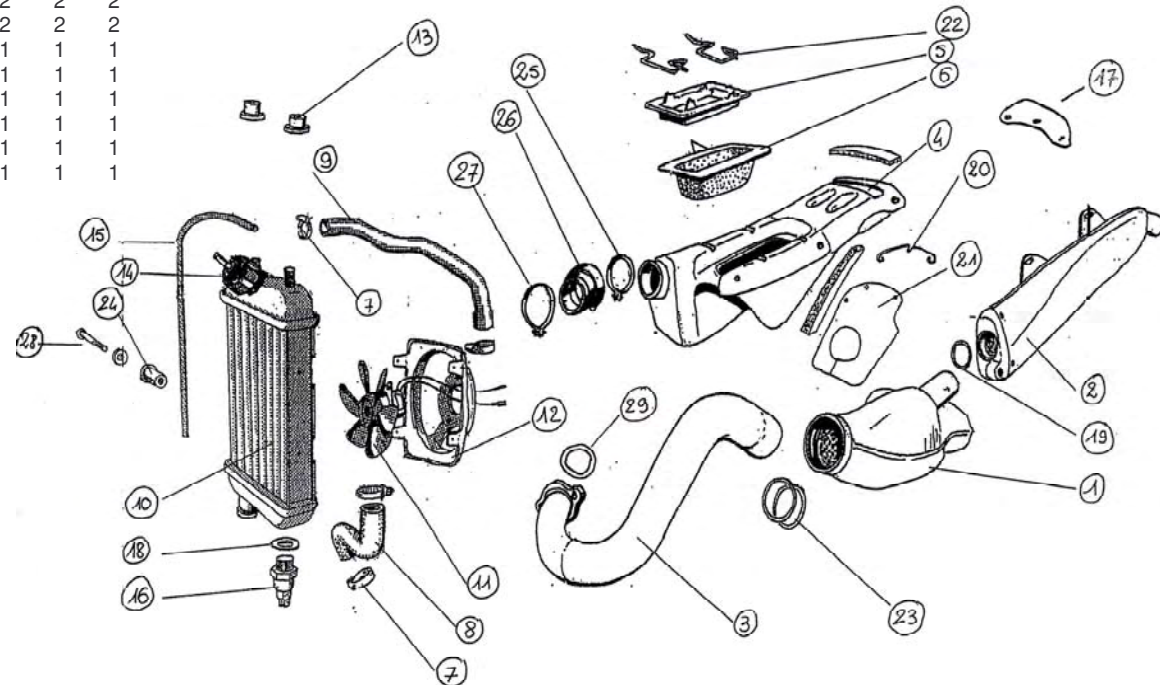

Item	Assembly	Part Number	Description	SY				LR	
				01	02	03	04	03	04
1	-	4016	Intermediate exhaust	1	1	1	1	1	1
2	-	4023	Muffler assy	1					
	-	4024	Muffler assy		1	1	1	1	1
3	-	4034	Pipe exhaust	1	1	1	1	1	1
4	-	4043	Air cleaner case	1	1	1	1	1	1
5	-	S1A-10604-00-00	Bracket, air cleaner filter	1	1	1	1	1	1
6	-	S1A-10602-00-00	Air cleaner filter	1	1	1	1	1	1
7	-	4081	Locking collar, hose 16/25	4	4	4	4	4	4
8	-	4121	Hose, pump / radiator	1	1	1	1	1	1
9	-	4131	Hose, head cylinder / radiator	1	1	1	1	1	1
10	-	4142	Radiator	1	1	1	1	1	1
11	-	4151	Ventilator	1	1	1	1	1	1
12	-	4162	Bracket, ventilator	1	1	1	1	1	1
13	-	4171	Silent block, radiator	2	2	2	2	2	2
14	-	4241	Radiator cap	1	1	1	1	1	1
15	-	4252	Hose, radiator	1	1	1	1	1	1
16	-	4260	Thermostatic probe	1	1	1	1	1	1
17	-	4380	Flap, Air cleaner bracket	1	1	1	1	1	1
18	-	4280	Copper washer	1	1	1	1	1	1
19	-	4292	O-ring, muffler assy	1	1	1	1	1	1
20	-	4320	Clip, flap	1	1	1	1	1	1
21	-	4330	Flap, shock absorber	1	1	1	1	1	1
22	-	S1A-10605-00-00	Clip, air cleaner bracket	2	2	2	2	2	2
23	-	4361	O-ring, exhaust (from n°1 to n°400386)	2	2	2	2	2	2
	-	4362	O-ring, exhaust (from n°400387)	2	2	2	2	2	2
24	-	4370	Nut Wellnut, radiator / tank	1	1	1	1	1	1
25	-	90460-58124	Locking collar, air cleaner box sleeve	1	1	1	1	1	1
26	-	39K-14453	Sleeve, air cleaner / carburettor	1	1	1	1	1	1
27	-	90460-51059	Locking collar, carburettor sleeve	1	1	1	1	1	1
28	-	9FHC0-06016-00	Screw FHC M6x16	1	1	1	1	1	1
29	-	3PA-14613-10	Seal. exhaust pipe	1	1	1	1	1	1