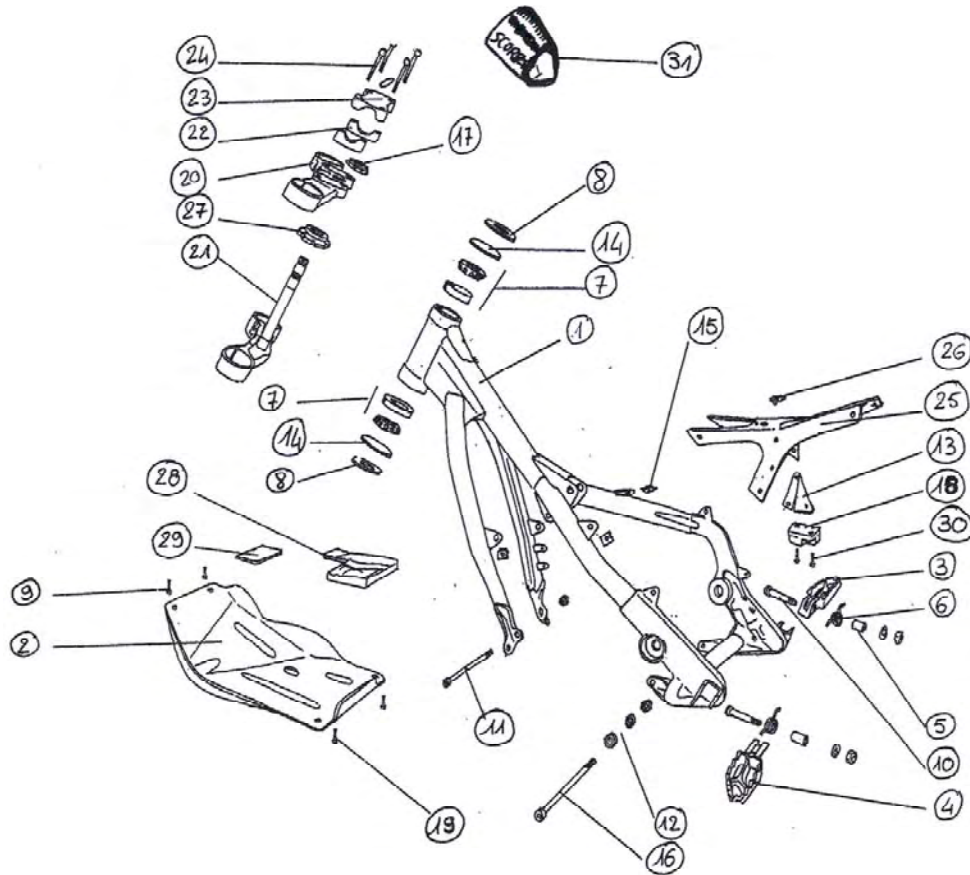

Master Part List – SY250

Item	Assembly	Part Number	Description	SY				LR	
				01	02	03	04	03	04
1	-	1015	Frame	1	1	1		1	1
	-	1017	Frame				1		
2	-	1021	Guard, engine	1	1	1	1	1	1
3	-	1044	Foot Rest, right side	1	1	1			
	-	1045	Foot Rest, right side				1		
	-	S1A-20202-00-00	Foot Rest, right side steel					1	1
4	-	1054	Foot Rest, left side	1	1	1			
	-	1055	Foot Rest, left side				1		
	-	S1A-20201-00-00	Foot Rest, left side steel					1	1
5	-	9E018-08012-00	Spacer, foot rest axle left and right	2	2	2		2	2
	-	1063	Spacer, foot rest axle left and right				2		
6	-	1073	Torsion spring, foot rest	2	2	2	2		
	-	S1A-20204-00-00	Torsion spring, foot rest right side					1	1
	-	S1A-20203-00-00	Torsion spring, foot rest left side					1	1
7	-	S1A-70502-00-00	Bearing, steering upper and lower	2	2	2	2	2	2
8	-	S1A-70504-00-00	Washer, upper and lower bearing support nut	1	1	1	1	1	1
9	-	1101	Screw, engine guard attaching front left and right side	2	2	2	2	2	2
10	-	9BHC0-08045-N0	Screw, foot rest left and right side	2	2	2	2	2	2
11	-	1121	Axle, engine attaching front	1	1	1	1	1	1
12	-	9E008-08018-00	Spacer, engine axle rear	1	1	1	1	1	1
13	-	1162	Triangle, muffler assy holder	1					
14	-	9JTT0-02538-00	O-ring, upper and lower bearing support nut	2	2	2	2	2	2
15	-	9CE06-15822-00	Spring clip, air cleaner case bracket attaching	2	2	2	2	2	2
16	-	1180	Axle, engine attaching rear	1	1	1	1	1	1
17	-	1202	Bolt, front fork cap	1	1	1	1		
18	-	S1A-70604-00-00	Screw, fork pivot					1	1
19	-	1300	Rubber, muffler assy holder	1					
	-	9FHC0-08016-00	Screw, engine guard attaching rear left and right side	2	2	2	2	2	2
20	-	1320	Upper clamp	1	1	1	1		
	-	S1A-70601-00-00	Upper clamp					1	1
21	-	1330	Lower clamp + pivot	1	1	1	1		
	-	S1A-70501-00-00	Lower clamp + pivot					1	1
22	-	1340	Holder handle lower	2	2	2	2		
	-	S1A-70602-00-00	Holder handle lower					2	2
23	-	1350	Attach handle higher	1	1	1	1		
	-	S1A-70603-00-00	Attach handle higher					2	2
24	-	1360	Screw, handle holder	4	4	4	4	4	4
25	-	1420	Bracket, air cleaner case	1	1	1	1	1	1
26	-	9CE05-12715-00	Nut clip M5	1	1	1	1	1	1
27	-	S1A-70503-00-00	Nut, bearing support upper	1	1	1	1	1	1
28	-	4ML-21485	Rubber, engine guard	1	1	1	1	1	1
29	-	38V-21486	Rubber, engine guard	1	1	1	1	1	1
30	-	9BHCE-05012-N0	Screw, muffler assy holder black	2					
31	-	3182	Foam protection			1			
	-	3183	Foam protection				1		