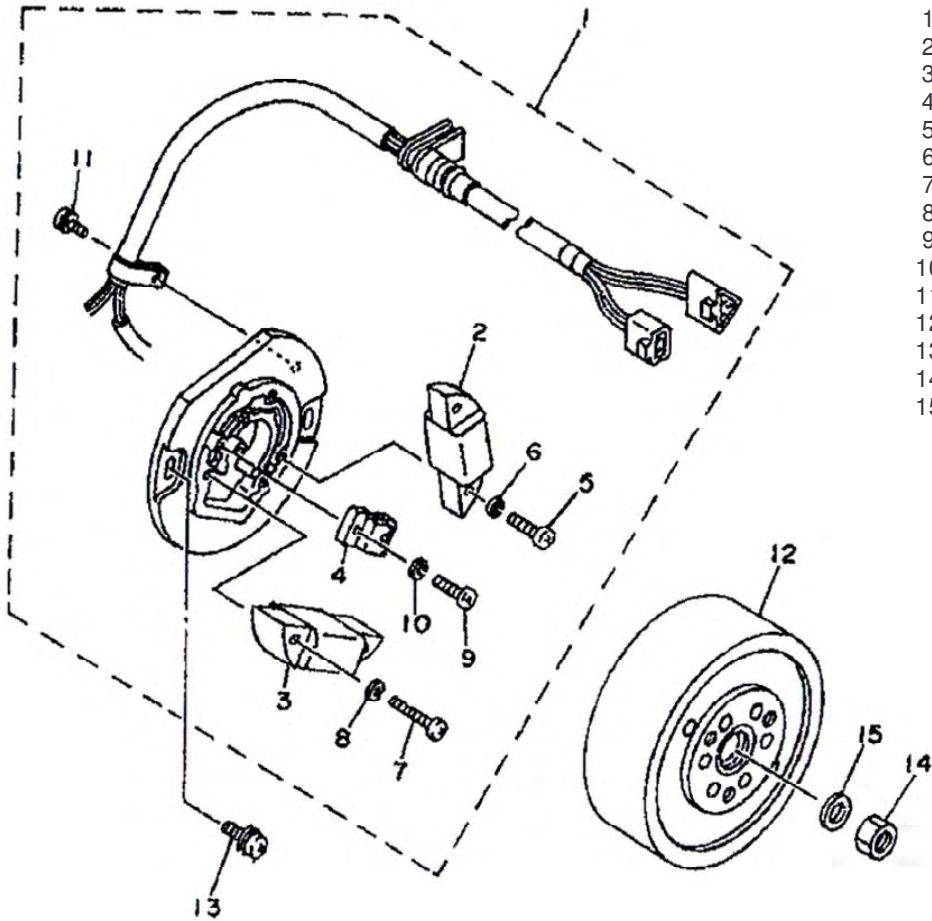

Item	Assembly	Part Number	Description	SY				LR	
				01	02	03	04	03	04
1	-	4GG-85510-00	Stator assy	1	1	1	1	1	1
2	-	4GG-85512-00	Coil, source	1	1	1	1	1	1
3	-	4GG-85513-00	Coil, lighting 1	1	1	1	1	1	1
4	-	4GG-85580-00	Coil, pulser	1	1	1	1	1	1
5	-	98507-05017	Screw, pan head	2	2	2	2	2	2
6	-	92990-05100	Washer, spring	2	2	2	2	2	2
7	-	98507-05040	Screw, pan head	2	2	2	2	2	2
8	-	92990-05100	Washer, spring	2	2	2	2	2	2
9	-	98507-04018	Screw, pan head	2	2	2	2	2	2
10	-	92990-04100	Washer, spring	2	2	2	2	2	2
11	-	97602-04108	Screw, pan head with washer	1	1	1	1	1	1
12	-	4GG-85550-00	Rotor assy	1	1	1	1	1	1
13	-	90149-06011	Screw	2	2	2	2	2	2
14	-	90179-12657	Nut	1	1	1	1	1	1
15	-	90201-123L6	Washer, plate	1	1	1	1	1	1