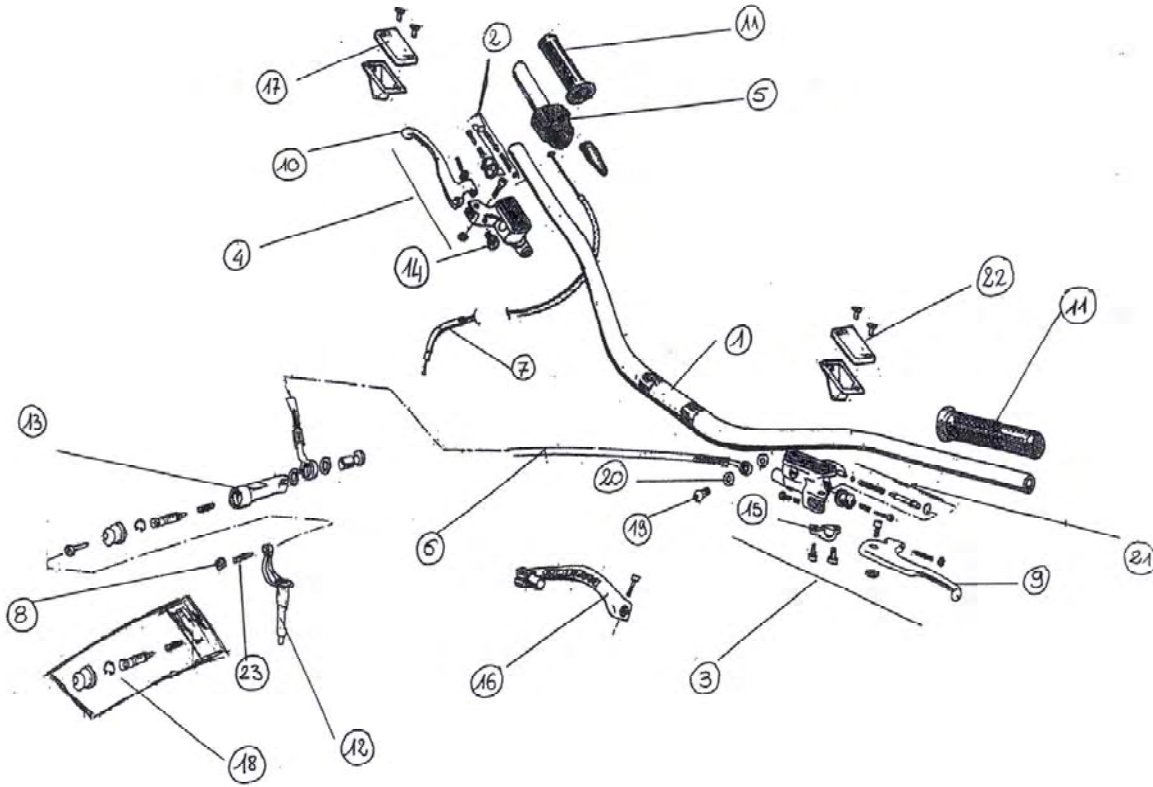

Item	Assembly	Part Number	Description	SY				LR	
				01	02	03	04	03	04
1	-	S1A-60201-00-00	Handlebar						
	-	3016	Handlebar double diamond black			1			
	-	3017	Handlebar double diamond aluminium	1	1		1		
2	-	S1A-40502-00-00	Repair kit, front master cylinder assy	1	1	1	1	1	1
3	-	3035	Clutch pump assy	1	1	1	1	1	1
4	-	S1A-40501-00-00	Front brake pump assy	1	1	1	1	1	1
5	-	S1A-60204-00-00	Throttle assy	1	1	1	1	1	1
6	-	3064	Hose connection, clutch	1	1	1	1	1	1
7	-	3074	Cable, throttle	1	1	1	1	1	1
8	-	3150C	Setting nut, push lever	1	1	1	1	1	1
9	-	3094	Clutch lever, short	1	1	1	1	1	1
	-	3095	Clutch lever, long	1	1	1	1	1	1
10	-	S1A-40701-00-00	Front brake lever	1	1	1	1	1	1
11	-	S1A-60202-00-00	Grip, handle bar left and right side	1	1	1	1	1	1
12	-	3150	Push lever, clutch	1	1	1	1	1	1
13	-	3160	Slave cylinder	1	1	1	1	1	1
14	-	3190	Sensor, brake light handle	1	1	1	1	1	1
15	-	3201	Clamp	1	1	1	1	1	1
16	-	3221	Shift pedal assy	1	1	1	1	1	1
17	-	3230	Cover, master cylinder	1	1	1	1	1	1
18	-	3240	Repair kit, slave cylinder	1	1	1	1	1	1
19	-	S1A-40603-00-00	Screw, hydraulic sleeve	2	2	2	2		
	-	S1A-40104-00-00	Screw, hydraulic sleeve					2	2
20	-	9R0JT-10014-00	Washer, gasket	4	4	4	4	4	4
21	-	3023	Repair kit, clutch pump	1	1	1	1	1	1
22	-	3231	Cover, clutch pump	1	1	1	1	1	1
23	-	3150B	Setting screw, push lever	1	1	1	1	1	1