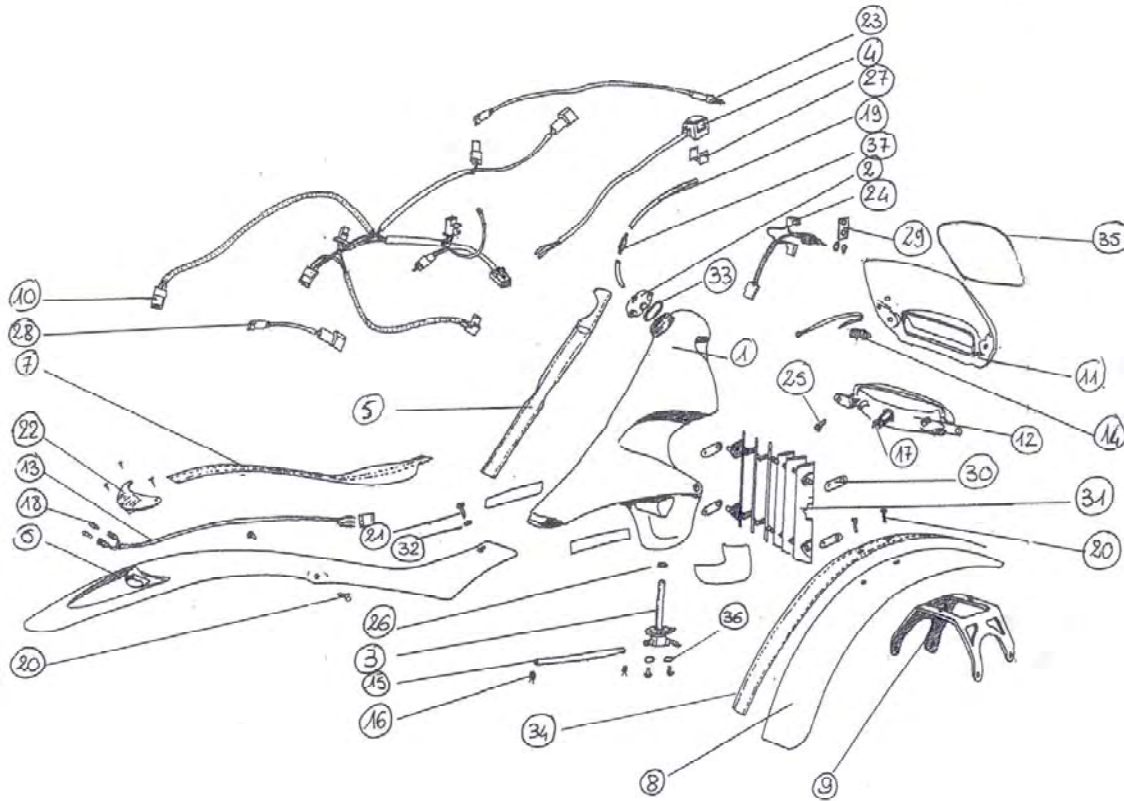

Master Part List – SY250

Item	Assembly	Part Number	Description	SY				LR	
				01	02	03	04	03	04
1	-	1015	Frame	1	1	1		1	1
	-	1017	Frame				1		
2	-	1021	Guard, engine	1	1	1	1	1	1
3	-	1044	Foot Rest, right side	1	1	1			
	-	1045	Foot Rest, right side				1		
	-	S1A-20202-00-00	Foot Rest, right side steel					1	1
4	-	1054	Foot Rest, left side	1	1	1			
	-	1055	Foot Rest, left side				1		
	-	S1A-20201-00-00	Foot Rest, left side steel					1	1
5	-	9E018-08012-00	Spacer, foot rest axle left and right	2	2	2		2	2
	-	1063	Spacer, foot rest axle left and right				2		
6	-	1073	Torsion spring, foot rest	2	2	2	2		
	-	S1A-20204-00-00	Torsion spring, foot rest right side					1	1
	-	S1A-20203-00-00	Torsion spring, foot rest left side					1	1
7	-	S1A-70502-00-00	Bearing, steering upper and lower	2	2	2	2	2	2
8	-	S1A-70504-00-00	Washer, upper and lower bearing support nut	1	1	1	1	1	1
9	-	1101	Screw, engine guard attaching front left and right side	2	2	2	2	2	2
10	-	9BHC0-08045-N0	Screw, foot rest left and right side	2	2	2	2	2	2
11	-	1121	Axle, engine attaching front	1	1	1	1	1	1
12	-	9E008-08018-00	Spacer, engine axle rear	1	1	1	1	1	1
13	-	1162	Triangle, muffler assy holder	1					
14	-	9JTT0-02538-00	O-ring, upper and lower bearing support nut	2	2	2	2	2	2
15	-	9CE06-15822-00	Spring clip, air cleaner case bracket attaching	2	2	2	2	2	2
16	-	1180	Axle, engine attaching rear	1	1	1	1	1	1
17	-	1202	Bolt, front fork cap	1	1	1	1		
18	-	S1A-70604-00-00	Screw, fork pivot					1	1
19	-	1300	Rubber, muffler assy holder	1					
	-	9FHC0-08016-00	Screw, engine guard attaching rear left and right side	2	2	2	2	2	2
20	-	1320	Upper clamp	1	1	1	1		
	-	S1A-70601-00-00	Upper clamp					1	1
21	-	1330	Lower clamp + pivot	1	1	1	1		
	-	S1A-70501-00-00	Lower clamp + pivot					1	1
22	-	1340	Holder handle lower	2	2	2	2		
	-	S1A-70602-00-00	Holder handle lower					2	2
23	-	1350	Attach handle higher	1	1	1	1		
	-	S1A-70603-00-00	Attach handle higher					2	2
24	-	1360	Screw, handle holder	4	4	4	4	4	4
25	-	1420	Bracket, air cleaner case	1	1	1	1	1	1
26	-	9CE05-12715-00	Nut clip M5	1	1	1	1	1	1
27	-	S1A-70503-00-00	Nut, bearing support upper	1	1	1	1	1	1
28	-	4ML-21485	Rubber, engine guard	1	1	1	1	1	1
29	-	38V-21486	Rubber, engine guard	1	1	1	1	1	1
30	-	9BHCE-05012-N0	Screw, muffler assy holder black	2					
31	-	3182	Foam protection			1			
	-	3183	Foam protection				1		