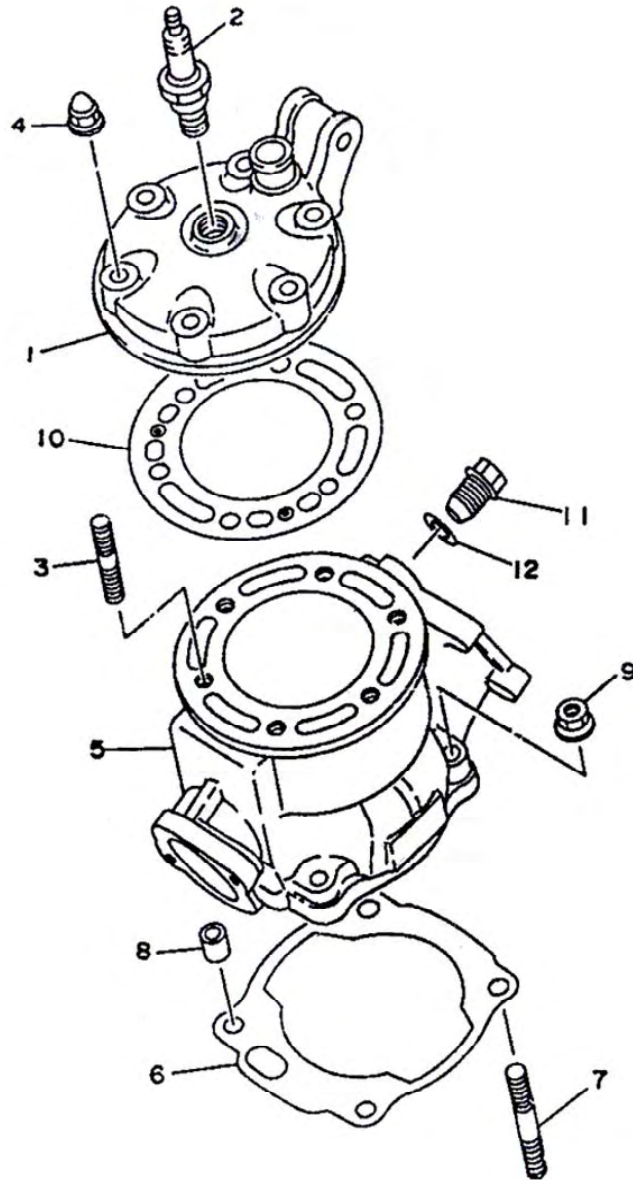

Item	Assembly	Part Number	Description	SY				LR	
				01	02	03	04	03	04
1	-	4GG-11111-00	Head, cylinder	1	1	1	1	1	1
2	-	2131	Spark plug	1	1	1	1	1	1
3	-	90116-08394	Bolt, stud	6	6	6	6	6	6
4	-	90176-08026	Nut, crown	6	6	6	6	6	6
5	-	4ML-11311-00	Cylinder 1	1	1	1	1	1	1
6	-	4GG-11351-00	Gasket, cylinder	1	1	1	1	1	1
7	-	90116-08409	Bolt, stud	4	4	4	4	4	4
8	-	99530-10014	Pin, dowel	2	2	2	2	2	2
9	-	90179-08491	Nut	4	4	4	4	4	4
10	-	4GG-11181-00	Gasket, cylinder head 1	1	1	1	1	1	1
11	-	4GG-12229-00	Plug, blind	1	1	1	1	1	1
12	-	812-11198-00	Gasket	1	1	1	1	1	1