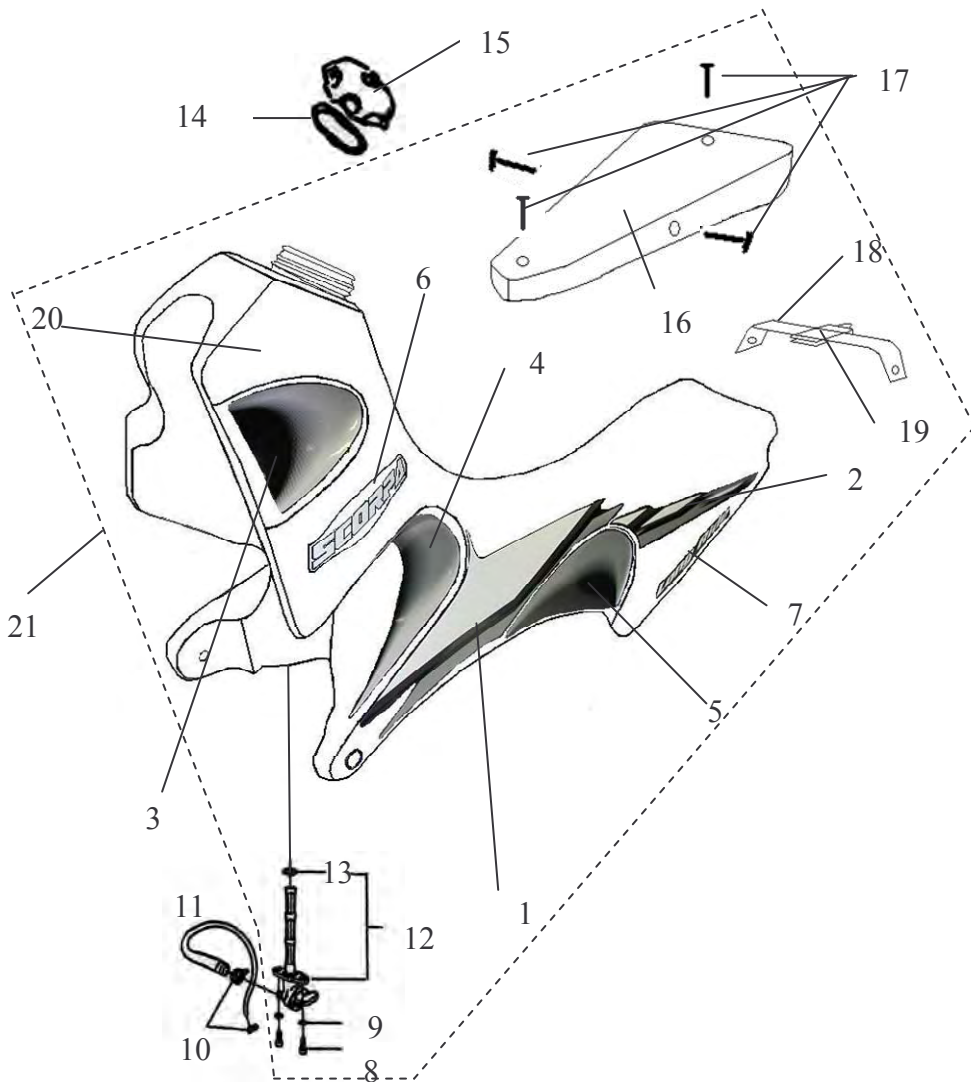

Item	Assembly	Part Number	Description	03	04	05
1	-	2053A	Fuel tank sticker front left side LR 2004		1	
	-	2053B	Fuel tank sticker front right side LR 2004		1	
	-	S5B-90203-0000	Fuel tank sticker front right side LR 2005			1
	-	S5B-90201-0000	Fuel tank sticker front left side LR 2005			1
2	-	2054A	Fuel tank sticker seat left side LR 2004		1	
	-	2054B	Fuel tank sticker seat right side LR 2004		1	
	-	S5B-90203-0100	Fuel tank sticker rear left side LR 2005			1
	-	S5B-90201-0100	Fuel tank sticker rear right side LR 2005			1
3	-	S5B-90203-0400	Fuel tank upper sticker right hole LR 2005			1
	-	S5B-90201-0400	Fuel tank upper sticker left hole LR 2005			1
4	-	S5B-90203-0500	Fuel tank intermediate sticker right hole LR 2005			1
	-	S5B-90201-0500	Fuel tank intermediate sticker left hole LR 2005			1
5	-	S5B-90203-0300	Fuel tank lower sticker right hole LR 2005			1
	-	S5B-90201-0300	Fuel tank lower sticker left hole LR 2005			1
6	-	S1A-90202-0000	Fuel tank sticker SCORPA 2004		2	2
7	-	S5B-90203-0200	Fuel tank sticker Long Ride left side LR 2005			1
	-	S5B-90201-0200	Fuel tank sticker Long Ride right side LR 2005			1
	-	2054	Fuel tank sticker kit Long Ride 2003	1		
	-	S5B-90208-0000	Fuel tank sticker kit Long Ride 2005			1
8	-	9CHC0-05012-00	Bolt CHC M5x12 ZI	2	2	2
9	-	9R0SC-05009-00	Washer Schnor M5 ZI	2	2	2
10	-	9CLDU-09000-00	Fuel hose clip			2
11	-	9DU06-10000-00	Fuel hose			1
12	-	S1A-80203-00-00	Fuel cock assy	1	1	1
13	-	9JTT0-02011-00	O-ring, fuel cock assy			1
14	-	S1A-80204-00-00	Fuel tank seal			1
15	-	2020	Fuel tank cap			1
16	-	2540	Seat long ride	1	1	1
17	-	2293	Bolt nylon TFF M5x16	4	4	4
18	-	2530	Fuel tank long ride fixing	1	1	1
19	-	9CE051271500	Clip, nut M5			1
20	-	2018	Fuel tank Long Ride 2003	1		
	-	2025	Fuel tank Long Ride 2004		1	1
21	-	K06	Fuel tank kit + seat Long Ride	1	1	1